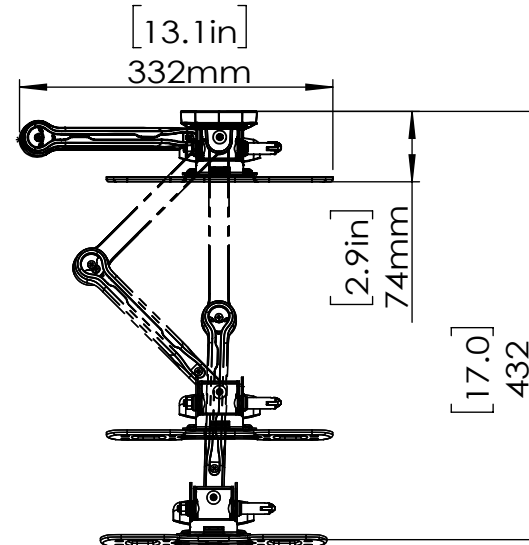

**TV INTERFACE**

**Technical Drawing**

**REV 00**

Model Number	ERMMS3-01
Maximum TV Weight	45 LBS
TV Size Range	19"-43"
Net Weight	5.39LBS
Gross Weight	6.97 LBS
Product Dimension	13.1" x 11.4" x 2.9"

THE INFORMATION CONTAINED IN THIS DRAWING IS THE CONFIDENTIAL AND PROPERTY OF SHENZHEN BESTQI INNOVATION TECHNOLOGY CO.,LTD. ANY REPRODUCTION OR DISCLOSED WITHOUT THE WRITTEN PERMISSION OF BSQ IS PROHIBITED.

**3-D View**

**WALL PLATE**

**TOP VIEW**

**SIDE VIEW - TILTING**

**SHIPWITH**

**TOP VIEW-SWIVEL**

**SIDE VIEW**