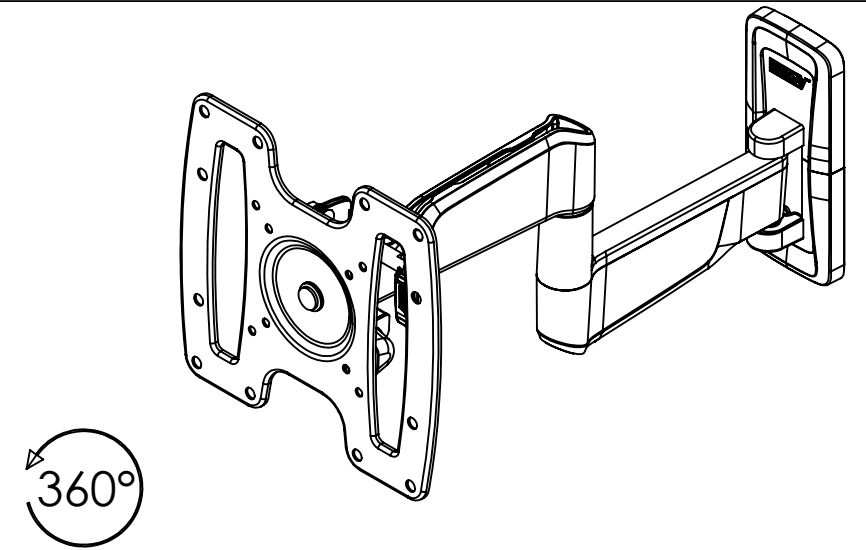

**TV INTERFACE**

**Technical Drawing**

**REV 00**

Model Number	ERMMS3-01
Maximum TV Weight	45 LBS
TV Size Range	19"-43"
Net Weight	5.39LBS
Gross Weight	6.97 LBS
Product Dimension	13.1" x 11.4" x 2.9"

THE INFORMATION CONTAINED IN THIS DRAWING IS THE CONFIDENTIAL AND PROPERTY OF SHENZHEN BESTQI INNOVATION TECHNOLOGY CO.,LTD. ANY REPRODUCTION OR DISCLOSED WITHOUT THE WRITTEN PERMISSION OF BSQ IS PROHIBITED.

**3-D View**

**WALL PLATE**

**TOP VIEW**

**SIDE VIEW - TILTING**

**SHIPWITH**

**TOP VIEW-SWIVEL**

**SIDE VIEW**