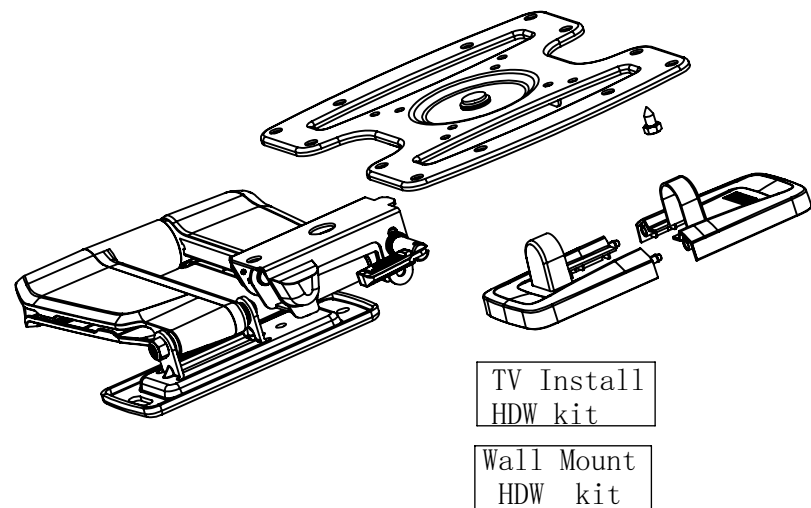

**TV INTERFACE**

**Technical Drawing**

**REV 00**

Model Number	ERMMS3-01
Maximum TV Weight	45 LBS
TV Size Range	19"-43"
Net Weight	5.39LBS
Gross Weight	6.97 LBS
Product Dimension	13.1" x 11.4" x 2.9"

THE INFORMATION CONTAINED IN THIS DRAWING IS THE CONFIDENTIAL AND PROPERTY OF SHENZHEN BESTQI INNOVATION TECHNOLOGY CO.,LTD. ANY REPRODUCTION OR DISCLOSED WITHOUT THE WRITTEN PERMISSION OF BSQ IS PROHIBITED.

**3-D View**

**WALL PLATE**

**TOP VIEW**

**SIDE VIEW - TILTING**

**SHIPWITH**

**TOP VIEW-SWIVEL**

**SIDE VIEW**