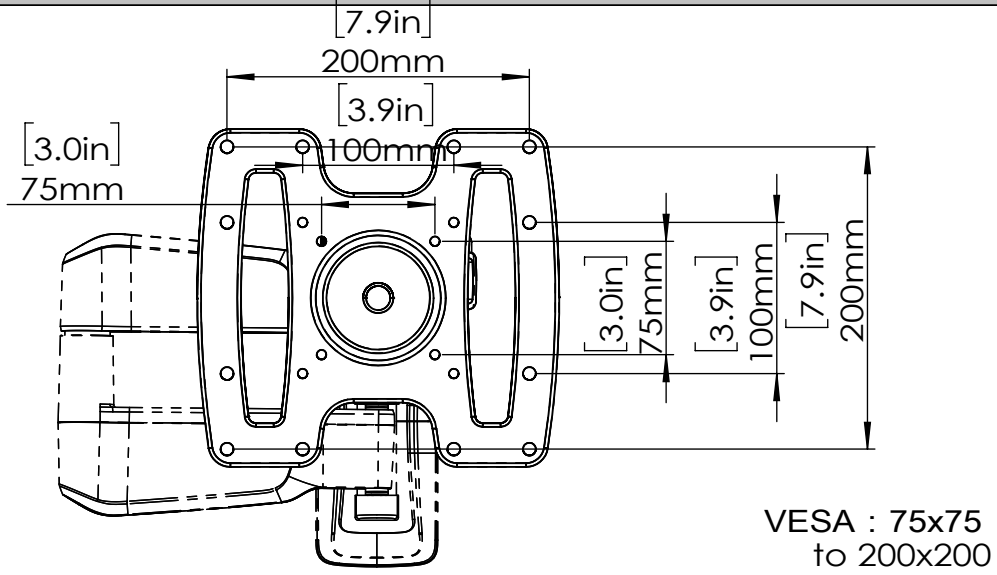

**TV INTERFACE**

**Technical Drawing**

**REV 00**

Model Number	ERMMS3-01
Maximum TV Weight	45 LBS
TV Size Range	19"-43"
Net Weight	5.39LBS
Gross Weight	6.97 LBS
Product Dimension	13.1" x 11.4" x 2.9"

THE INFORMATION CONTAINED IN THIS DRAWING IS THE CONFIDENTIAL AND PROPERTY OF SHENZHEN BESTQI INNOVATION TECHNOLOGY CO.,LTD. ANY REPRODUCTION OR DISCLOSED WITHOUT THE WRITTEN PERMISSION OF BSQ IS PROHIBITED.

**3-D View**

**WALL PLATE**

**TOP VIEW**

**SIDE VIEW - TILTING**

**SHIPWITH**

**TOP VIEW-SWIVEL**

**SIDE VIEW**