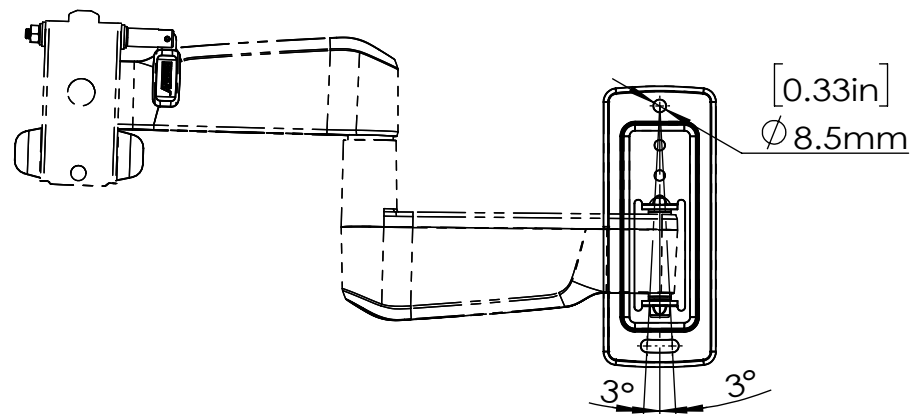

**TV INTERFACE**

**Technical Drawing**

**REV 00**

Model Number	ERMMS3-01
Maximum TV Weight	45 LBS
TV Size Range	19"-43"
Net Weight	5.39LBS
Gross Weight	6.97 LBS
Product Dimension	13.1" x 11.4" x 2.9"

THE INFORMATION CONTAINED IN THIS DRAWING IS THE CONFIDENTIAL AND PROPERTY OF SHENZHEN BESTQI INNOVATION TECHNOLOGY CO.,LTD. ANY REPRODUCTION OR DISCLOSED WITHOUT THE WRITTEN PERMISSION OF BSQ IS PROHIBITED.

**3-D View**

**WALL PLATE**

**TOP VIEW**

**SIDE VIEW - TILTING**

**SHIPWITH**

**TOP VIEW-SWIVEL**

**SIDE VIEW**