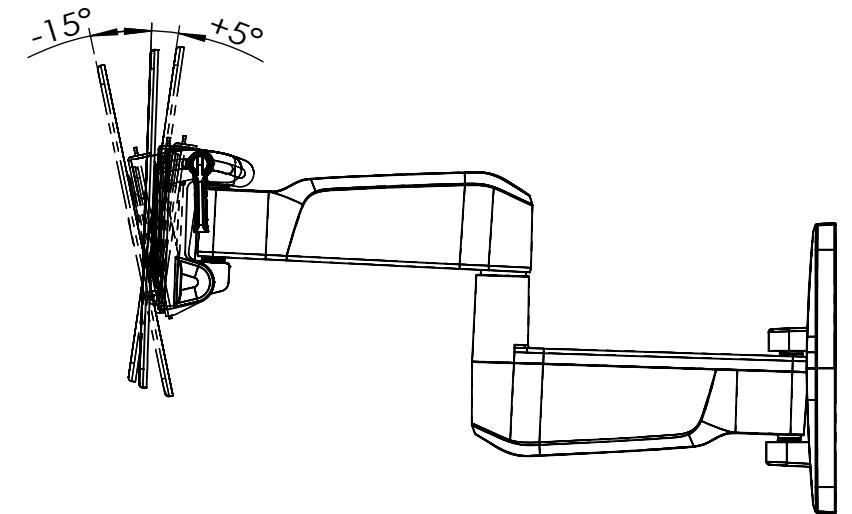

**TV INTERFACE**

**Technical Drawing**

**REV 00**

Model Number	ERMMS3-01
Maximum TV Weight	45 LBS
TV Size Range	19"-43"
Net Weight	5.39LBS
Gross Weight	6.97 LBS
Product Dimension	13.1" x 11.4" x 2.9"

THE INFORMATION CONTAINED IN THIS DRAWING IS THE CONFIDENTIAL AND PROPERTY OF SHENZHEN BESTQI INNOVATION TECHNOLOGY CO.,LTD. ANY REPRODUCTION OR DISCLOSED WITHOUT THE WRITTEN PERMISSION OF BSQ IS PROHIBITED.

**3-D View**

**WALL PLATE**

**TOP VIEW**

**SIDE VIEW - TILTING**

**SHIPWITH**

**TOP VIEW-SWIVEL**

**SIDE VIEW**