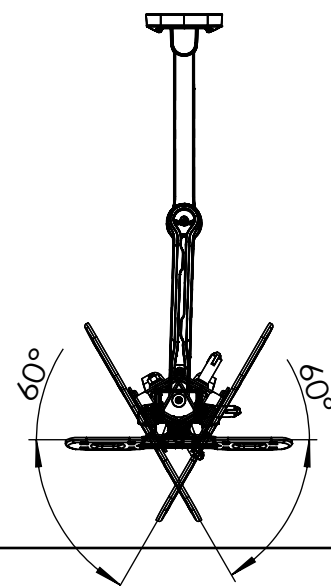

**TV INTERFACE**

**Technical Drawing**

**REV 00**

Model Number	ERMMS3-01
Maximum TV Weight	45 LBS
TV Size Range	19"-43"
Net Weight	5.39LBS
Gross Weight	6.97 LBS
Product Dimension	13.1" x 11.4" x 2.9"

THE INFORMATION CONTAINED IN THIS DRAWING IS THE CONFIDENTIAL AND PROPERTY OF SHENZHEN BESTQI INNOVATION TECHNOLOGY CO.,LTD. ANY REPRODUCTION OR DISCLOSED WITHOUT THE WRITTEN PERMISSION OF BSQ IS PROHIBITED.

**3-D View**

**WALL PLATE**

**TOP VIEW**

**SIDE VIEW - TILTING**

**SHIPWITH**

**TOP VIEW-SWIVEL**

**SIDE VIEW**