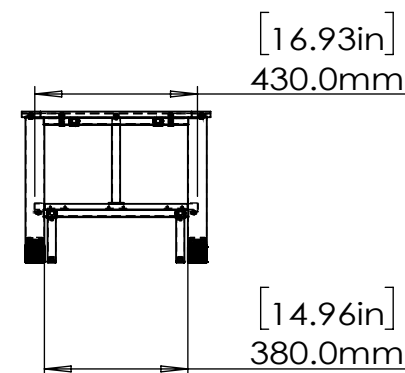

Ship With View

800-01842 REV00

Model Number	ERTFX1-01
Maximum Weight	275 LBS
Net Weight	67.42 LBS
Gross Weight	83.58 LBS
Product Dimension	80.31" x 19.69" x 15.75"
Packaging Dimension	57.75" x 21.75" x 10.47"

3-D View (Capacity Weight)

FRONT VIEW

LEFT VIEW

REAR VIEW

TOP VIEW

RIGHT VIEW

FUNCTION