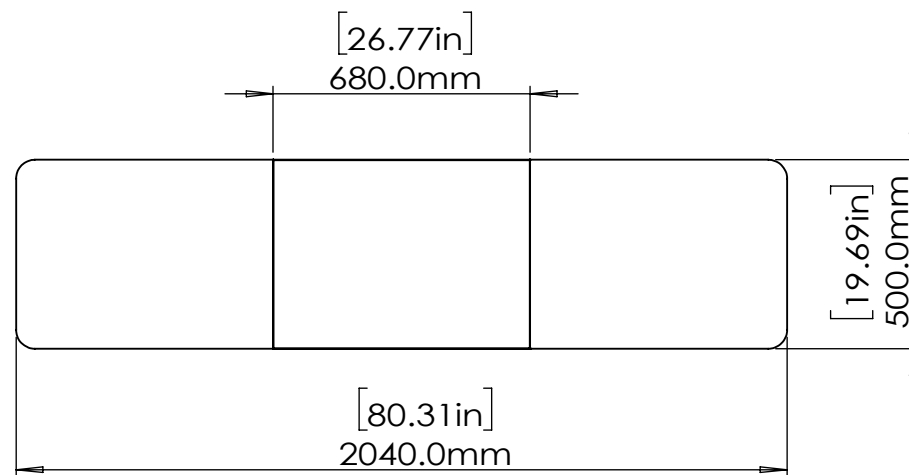

Ship With View

800-01842 REV00

Model Number	ERTFX1-01
Maximum Weight	275 LBS
Net Weight	67.42 LBS
Gross Weight	83.58 LBS
Product Dimension	80.31" x 19.69" x 15.75"
Packaging Dimension	57.75" x 21.75" x 10.47"

3-D View (Capacity Weight)

FRONT VIEW

LEFT VIEW

REAR VIEW

TOP VIEW

RIGHT VIEW

FUNCTION