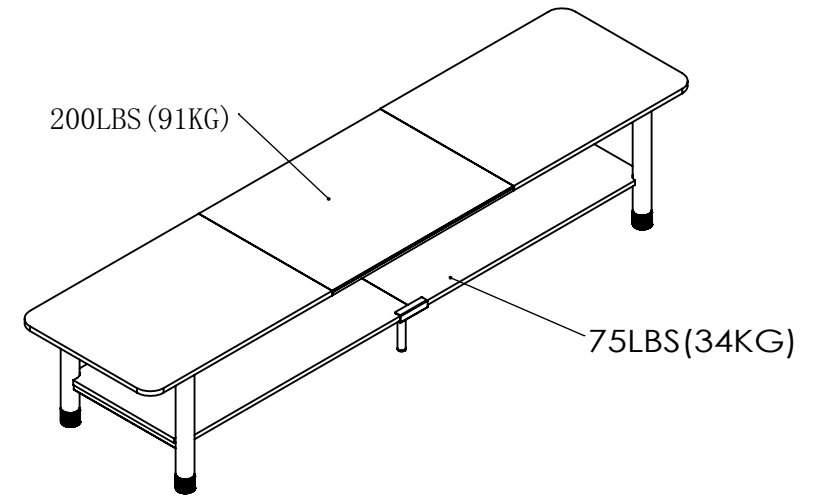

Ship With View

800-01842 REV00

Model Number	ERTFX1-01
Maximum Weight	275 LBS
Net Weight	67.42 LBS
Gross Weight	83.58 LBS
Product Dimension	80.31" x 19.69" x 15.75"
Packaging Dimension	57.75" x 21.75" x 10.47"

3-D View (Capacity Weight)

FRONT VIEW

LEFT VIEW

REAR VIEW

TOP VIEW

RIGHT VIEW

FUNCTION