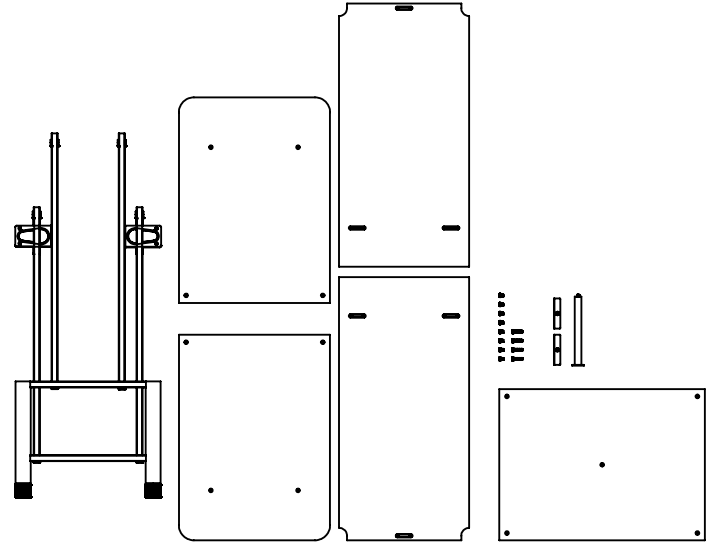

Ship With View

800-01842 REV00

Model Number	ERTFX1-01
Maximum Weight	275 LBS
Net Weight	67.42 LBS
Gross Weight	83.58 LBS
Product Dimension	80.31" x 19.69" x 15.75"
Packaging Dimension	57.75" x 21.75" x 10.47"

3-D View (Capacity Weight)

FRONT VIEW

LEFT VIEW

REAR VIEW

TOP VIEW

RIGHT VIEW

FUNCTION