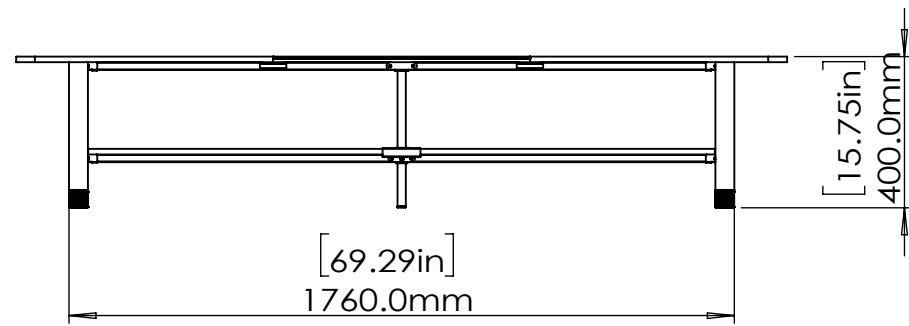

Ship With View

800-01842 REV00

Model Number	ERTFX1-01
Maximum Weight	275 LBS
Net Weight	67.42 LBS
Gross Weight	83.58 LBS
Product Dimension	80.31" x 19.69" x 15.75"
Packaging Dimension	57.75" x 21.75" x 10.47"

3-D View (Capacity Weight)

FRONT VIEW

LEFT VIEW

REAR VIEW

TOP VIEW

RIGHT VIEW

FUNCTION