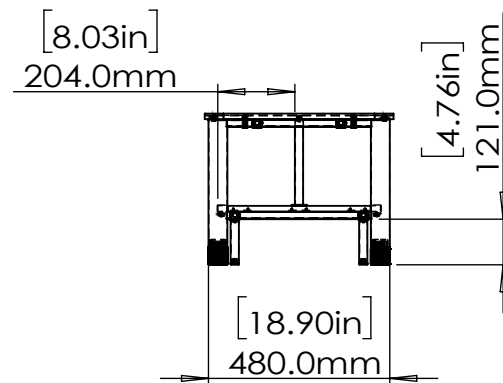

Ship With View

800-01842 REV00

Model Number	ERTFX1-01
Maximum Weight	275 LBS
Net Weight	67.42 LBS
Gross Weight	83.58 LBS
Product Dimension	80.31" x 19.69" x 15.75"
Packaging Dimension	57.75" x 21.75" x 10.47"

3-D View (Capacity Weight)

FRONT VIEW

LEFT VIEW

REAR VIEW

TOP VIEW

RIGHT VIEW

FUNCTION