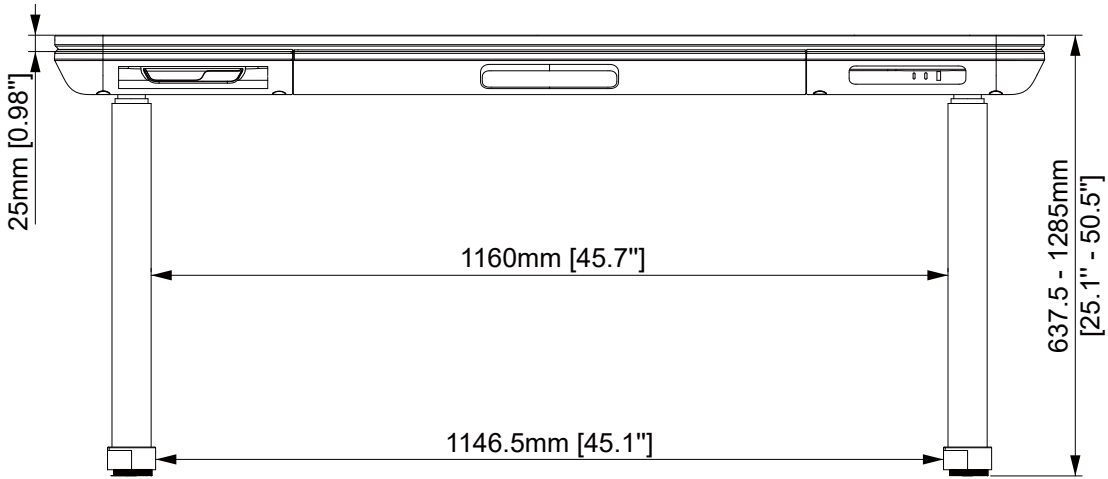

The ERDS1-01W adjustable height desk features a front charging panel that provides convenient access to two USB-C ports and a USB-A port, delivering 100W of total power. Innovative wireless charging automatically lifts and rotates your phone toward you when charging. The best-in-class cable management system helps to conceal and route cables for a premium finished look. Integrated 5-outlet power strip provides convenient power for your office devices. Adjustable legs ensure easy sit or stand mode adjustment with anti-collision technology. The built-in drawer offers storage space for small office supplies or accessories.

### Features

- Front charging panel provides convenient access to three USB-C ports and 1 USB-A port, delivering 100W of total power.
- Innovative wireless charging automatically lifts and rotates phone toward you.
- Best-in-class cable management with a built-in cable management compartment that conceals and manages cables for a premium, finished look.
- Integrated 5-outlet power strip provides convenient power for your offline devices.
- Built-in drawer allows convenient storage and access to a variety of smaller accessories.
- Adjustable legs allow desk to easily adjust for sit or stand mode while featuring best-in-class anti-collision technology.

**Model Number** ERDS1-01W **WARRANTY:** 5-Year

Product Specifications	DIMENSIONS (W x H x D)	PRODUCT WEIGHT	LOAD CAPACITY	MATERIAL	AVAILABLE COLORS
	56.7" x 50.5" x 28.4"	160.9 lbs.	176.4 lbs.	Multiple	Galaxy Glass Walnut Black
1440mm x 1285mm x 720mm	73 KG	80 KG			

### Product Dimensions

**TOP VIEW**

**FRONT VIEW**