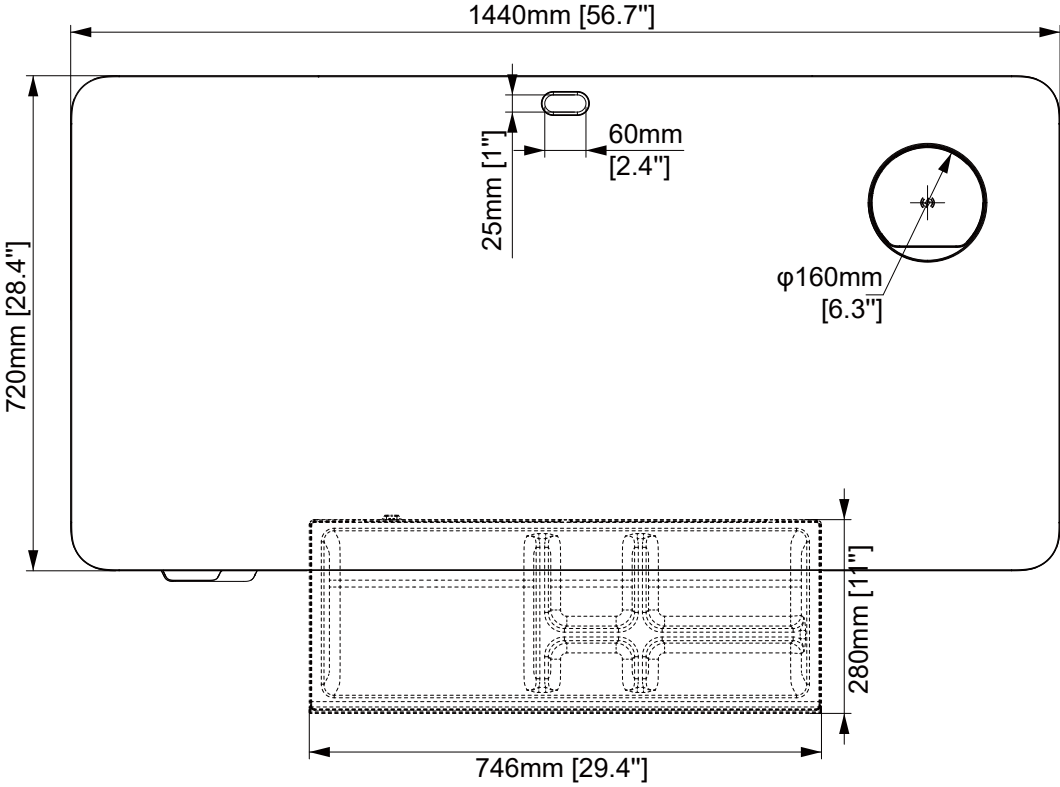

The ERDS1-01W adjustable height desk features a front charging panel that provides convenient access to two USB-C ports and a USB-A port, delivering 100W of total power. Innovative wireless charging automatically lifts and rotates your phone toward you when charging. The best-in-class cable management system helps to conceal and route cables for a premium finished look. Integrated 5-outlet power strip provides convenient power for your office devices. Adjustable legs ensure easy sit or stand mode adjustment with anti-collision technology. The built-in drawer offers storage space for small office supplies or accessories.

### Features

- Front charging panel provides convenient access to three USB-C ports and 1 USB-A port, delivering 100W of total power.
- Innovative wireless charging automatically lifts and rotates phone toward you.
- Best-in-class cable management with a built-in cable management compartment that conceals and manages cables for a premium, finished look.
- Integrated 5-outlet power strip provides convenient power for your offline devices.
- Built-in drawer allows convenient storage and access to a variety of smaller accessories.
- Adjustable legs allow desk to easily adjust for sit or stand mode while featuring best-in-class anti-collision technology.

**Model Number** ERDS1-01W **WARRANTY:** 5-Year

Product Specifications	DIMENSIONS (W x H x D)	PRODUCT WEIGHT	LOAD CAPACITY	MATERIAL	AVAILABLE COLORS
	56.7" x 50.5" x 28.4"	160.9 lbs.	176.4 lbs.	Multiple	Galaxy Glass Walnut Black
1440mm x 1285mm x 720mm	73 KG	80 KG			

### Product Dimensions

**TOP VIEW**

**FRONT VIEW**