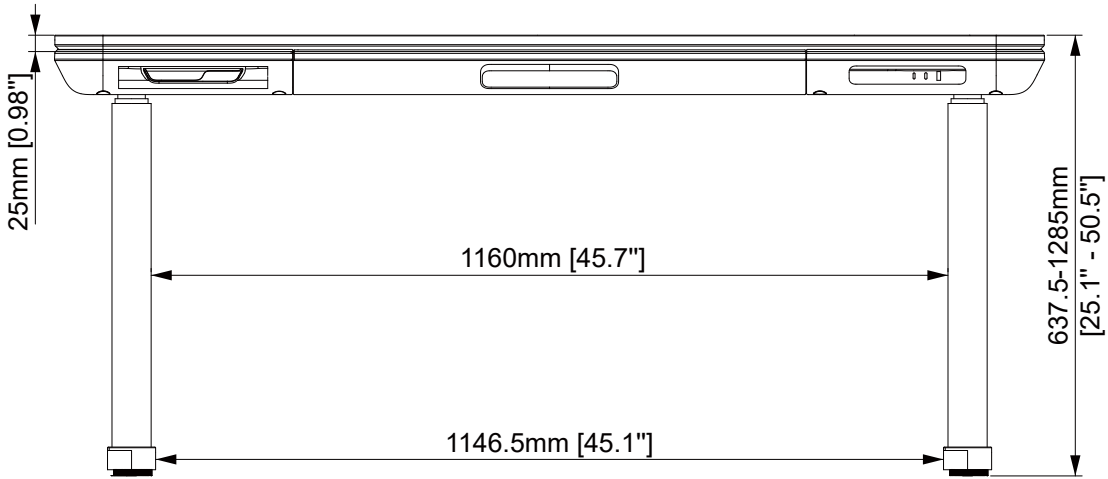

The ERDS1-01B adjustable height desk features a front charging panel that provides convenient access to two USB-C ports and a USB-A port, delivering 100W of total power. Innovative wireless charging automatically lifts and rotates your phone toward you when charging. The best-in-class cable management system helps to conceal and route cables for a premium finished look. Integrated 5-outlet power strip provides convenient power for your office devices. Adjustable legs ensure easy sit or stand mode adjustment with anti-collision technology. The built-in drawer offers storage space for small office supplies or accessories.

Features

- Front charging panel provides convenient access to three USB-C ports and 1 USB-A port, delivering 100W of total power.
- Innovative wireless charging automatically lifts and rotates phone toward you.
- Best-in-class cable management with a built-in cable management compartment that conceals and manages cables for a premium, finished look.
- Integrated 5-outlet power strip provides convenient power for your offline devices.
- Built-in drawer allows convenient storage and access to a variety of smaller accessories.
- Adjustable legs allow desk to easily adjust for sit or stand mode while featuring best-in-class anti-collision technology.

Model Number ERDS1-01B **WARRANTY:** 5-Year

	DIMENSIONS (W x H x D)	PRODUCT WEIGHT	LOAD CAPACITY	MATERIAL	AVAILABLE COLORS
Product Specifications	56.7" x 50.5" x 28.4"	160.9 lbs.	176.4 lbs.	Multiple	Galaxy Glass Walnut Black
	1440mm x 1285mm x 720mm	73 KG	80 KG		

Product Dimensions

TOP VIEW

FRONT VIEW