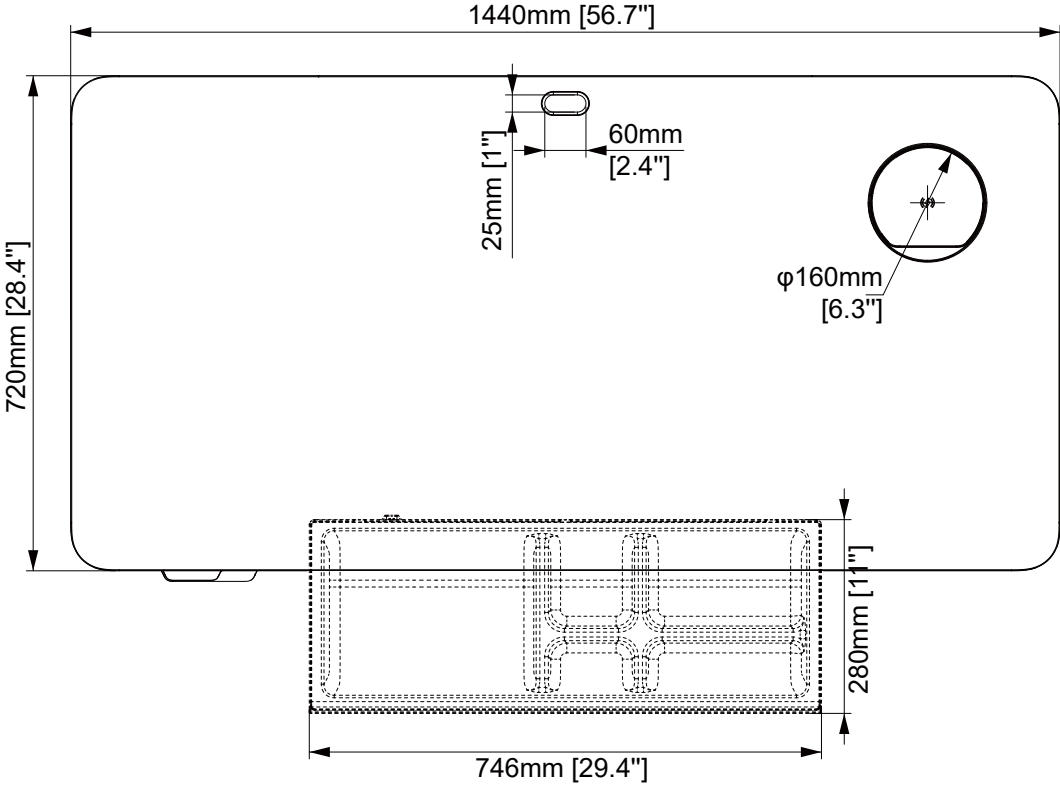

The ERDS1-01B adjustable height desk features a front charging panel that provides convenient access to two USB-C ports and a USB-A port, delivering 100W of total power. Innovative wireless charging automatically lifts and rotates your phone toward you when charging. The best-in-class cable management system helps to conceal and route cables for a premium finished look. Integrated 5-outlet power strip provides convenient power for your office devices. Adjustable legs ensure easy sit or stand mode adjustment with anti-collision technology. The built-in drawer offers storage space for small office supplies or accessories.

Features

- Front charging panel provides convenient access to three USB-C ports and 1 USB-A port, delivering 100W of total power.
- Innovative wireless charging automatically lifts and rotates phone toward you.
- Best-in-class cable management with a built-in cable management compartment that conceals and manages cables for a premium, finished look.
- Integrated 5-outlet power strip provides convenient power for your offline devices.
- Built-in drawer allows convenient storage and access to a variety of smaller accessories.
- Adjustable legs allow desk to easily adjust for sit or stand mode while featuring best-in-class anti-collision technology.

Model Number ERDS1-01B **WARRANTY:** 5-Year

	DIMENSIONS (W x H x D)	PRODUCT WEIGHT	LOAD CAPACITY	MATERIAL	AVAILABLE COLORS
Product Specifications	56.7" x 50.5" x 28.4"	160.9 lbs.	176.4 lbs.	Multiple	Galaxy Glass Walnut Black
	1440mm x 1285mm x 720mm	73 KG	80 KG		

Product Dimensions

TOP VIEW

FRONT VIEW