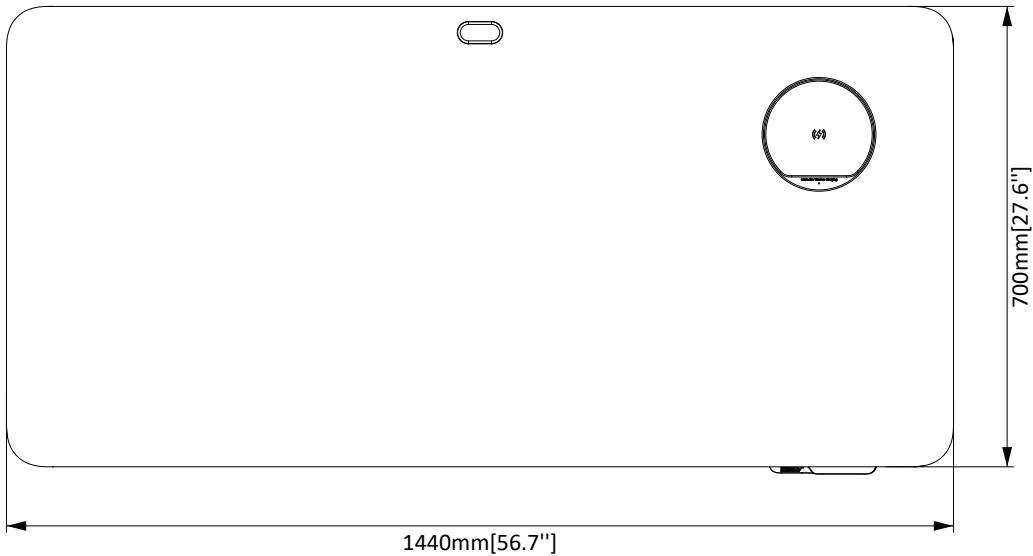

The ERDS1-01B adjustable height desk features a front charging panel that provides convenient access to three USB-C ports and a USB-A port, delivering 100W of total power. Innovative wireless charging automatically lifts and rotates your phone toward you when charging. The best-in-class cable management system helps to conceal and route cables for a premium finished look. Integrated 7-outlet power strip provides convenient power for your office devices. Adjustable legs ensure easy sit or stand mode adjustment with anti-collision technology. The built-in drawer offers storage space for small office supplies or accessories.

Features

- Front charging panel provides convenient access to three USB-C ports and 1 USB-A port, delivering 100W of total power.
- Innovative wireless charging automatically lifts and rotates phone toward you.
- Best-in-class cable management conceals and routes cables for a premium finished look.
- Integrated 7-outlet power strip provides convenient power for your office devices.
- Adjustable legs allow desk to easily adjust for sit or stand mode while featuring best-in-class anti-collision technology.
- Built-in drawer allows convenient storage and access to a variety of smaller accessories.

Model Number ERDS1-01B **WARRANTY:** 5-Year

Product Specifications	DIMENSIONS (W x H x D)	PRODUCT WEIGHT	LOAD CAPACITY	MATERIAL	AVAILABLE COLORS
	56.7" x 50.6" x 27.6"	132 lbs.	176.4 lbs.	Multiple	Meteor
1440mm x 1285mm x 700mm	60 KG	80 KG			

Product Dimensions

TOP VIEW

FRONT VIEW