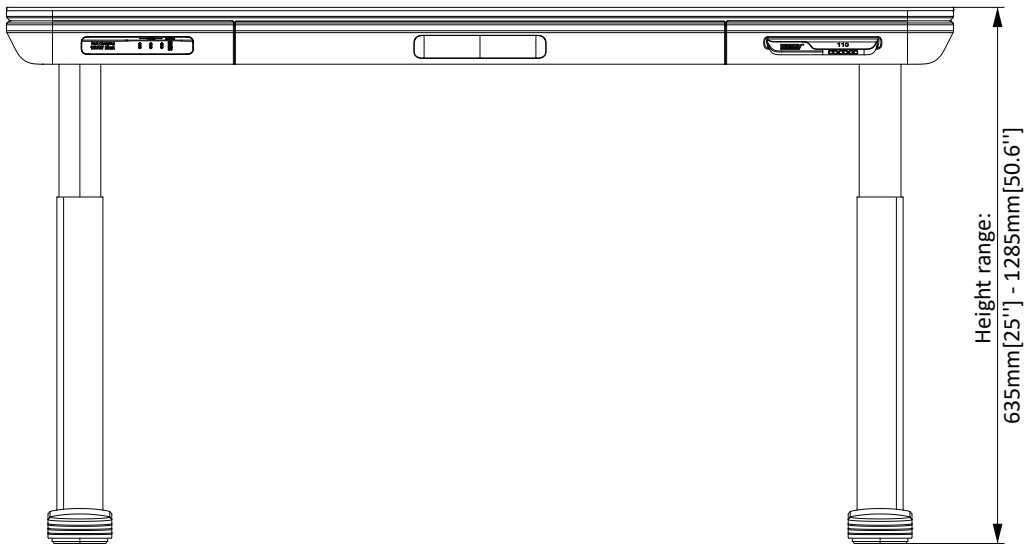

The ERDS1-01B adjustable height desk features a front charging panel that provides convenient access to three USB-C ports and a USB-A port, delivering 100W of total power. Innovative wireless charging automatically lifts and rotates your phone toward you when charging. The best-in-class cable management system helps to conceal and route cables for a premium finished look. Integrated 7-outlet power strip provides convenient power for your office devices. Adjustable legs ensure easy sit or stand mode adjustment with anti-collision technology. The built-in drawer offers storage space for small office supplies or accessories.

Features

- Front charging panel provides convenient access to three USB-C ports and 1 USB-A port, delivering 100W of total power.
- Innovative wireless charging automatically lifts and rotates phone toward you.
- Best-in-class cable management conceals and routes cables for a premium finished look.
- Integrated 7-outlet power strip provides convenient power for your office devices.
- Adjustable legs allow desk to easily adjust for sit or stand mode while featuring best-in-class anti-collision technology.
- Built-in drawer allows convenient storage and access to a variety of smaller accessories.

Model Number ERDS1-01B **WARRANTY:** 5-Year

Product Specifications	DIMENSIONS (W x H x D)	PRODUCT WEIGHT	LOAD CAPACITY	MATERIAL	AVAILABLE COLORS
	56.7" x 50.6" x 27.6"	132 lbs.	176.4 lbs.	Multiple	Meteor
1440mm x 1285mm x 700mm	60 KG	80 KG			

Product Dimensions

TOP VIEW

FRONT VIEW