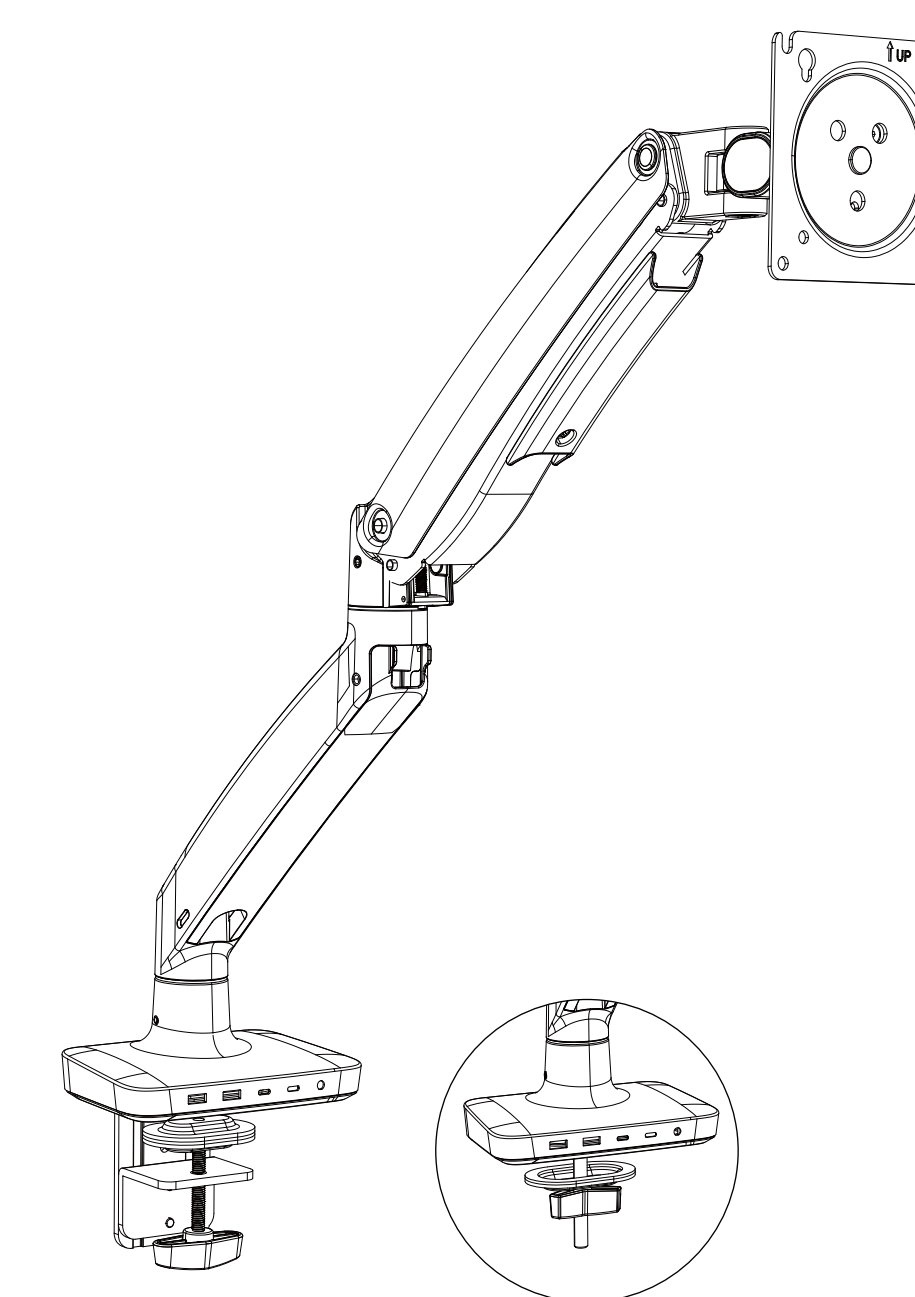

### MONITOR INTERFACE

### Single Monitor Gas Spring Arm with Docking Base

The information and designs contained in this document are confidential and the proprietary property of BESTERGO, Inc neither the design nor any information contained in this drawing may be reproduced, used, or disclosed to others without the express written permission of BESTERGO, Inc.

### 3-D VIEW

### SIDE VIEW