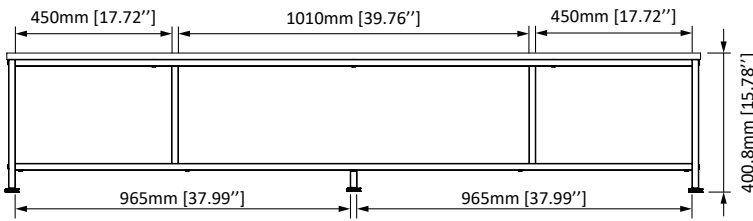

The ERTFX5-01BC is 78" wide with a heavy gauge steel frame to accommodate TVs 70"+. The simulated concrete finish compliments today's decor styles. The open architecture design keeps your equipment cool while also providing easy access. Adjustable feet allow for the furniture to be leveled after assembly even if your floors aren't perfect. Cable management clips make it easy to neatly organize cables for a clean look.

Compatibility

Model Number	ERTFX5-01BC	WARRANTY:	5-Year
---------------------	--------------------	------------------	---------------

Product Specifications	DIMENSIONS (W x H x D)	PRODUCT WEIGHT	LOAD CAPACITY	MATERIAL	AVAILABLE COLORS
	78.74" x 15.78" x 19.69"	68.6 lbs.	200 lbs.	Low Density Fiber Board	Concrete
	2000mm x 400.8mm x 500mm	31.14 KG	90 KG		

Package Specifications	PACKAGE SIZE (W x H x D)	PACKAGE WEIGHT	PACKAGE UPC CODE	PACKAGE CONTENTS	UNITS IN PACKAGE
	82.67" x 5.11" x 23.22"	83.4 lbs.	810082200348	Product, Manual, Parts	1 Unit
	2100mm x 130mm x 590mm	37.84 KG			

Master Carton Specifications	PACKAGE SIZE (W x H x D)	PACKAGE WEIGHT	UNITS IN CARTON	
	82.67" x 5.11" x 23.22"	83.4 lbs.		1 Unit
	2100mm x 130mm x 590mm	37.84 KG		

Product Dimensions

FRONT VIEW

TOP VIEW

BACK VIEW