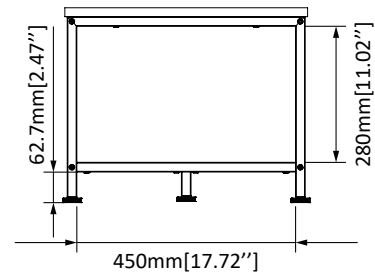

Compatibility

Model Number	ERTFX5-01BC	WARRANTY:	5-Year
---------------------	--------------------	------------------	---------------

Product Specifications	DIMENSIONS (W x H x D)	PRODUCT WEIGHT	LOAD CAPACITY	MATERIAL	AVAILABLE COLORS
	78.74" x 15.78" x 19.69"	68.6 lbs.	200 lbs.	Low Density Fiber Board	Concrete
	2000mm x 400.8mm x 500mm	31.14 KG	90 KG		

Package Specifications	PACKAGE SIZE (W x H x D)	PACKAGE WEIGHT	PACKAGE UPC CODE	PACKAGE CONTENTS	UNITS IN PACKAGE
	82.67" x 5.11" x 23.22"	83.4 lbs.	810082200348	Product, Manual, Parts	1 Unit
	2100mm x 130mm x 590mm	37.84 KG			

Master Carton Specifications	PACKAGE SIZE (W x H x D)	PACKAGE WEIGHT	UNITS IN CARTON	
	82.67" x 5.11" x 23.22"	83.4 lbs.		1 Unit
	2100mm x 130mm x 590mm	37.84 KG		

Product Dimensions

FRONT VIEW

TOP VIEW

BACK VIEW

SIDE VIEW