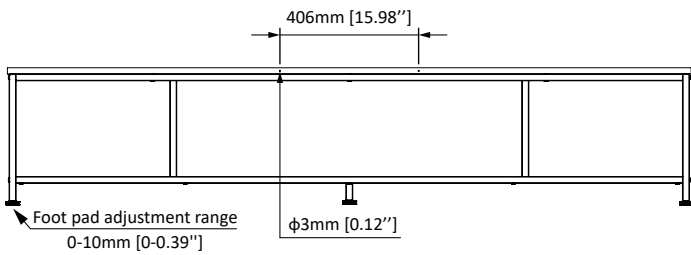

Package Specifications	PACKAGE SIZE (W x H x D)	PACKAGE WEIGHT	PACKAGE UPC CODE	PACKAGE CONTENTS	UNITS IN PACKAGE
	82.67" x 5.11" x 23.22"	83.4 lbs.	810082200348	Product, Manual, Parts	1 Unit
	2100mm x 130mm x 590mm	37.84 KG			

Master Carton Specifications	PACKAGE SIZE (W x H x D)	PACKAGE WEIGHT	UNITS IN CARTON	
	82.67" x 5.11" x 23.22"	83.4 lbs.		1 Unit
	2100mm x 130mm x 590mm	37.84 KG		

Product Dimensions

FRONT VIEW

TOP VIEW

BACK VIEW