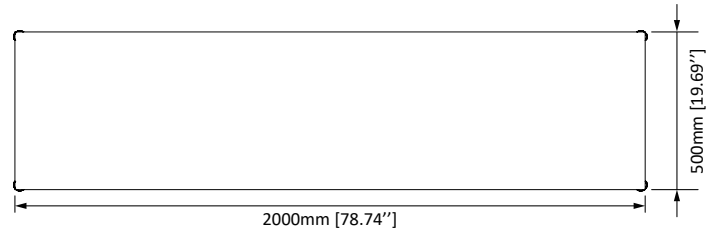

Model Number	ERTFX5-01BC	WARRANTY:	5-Year

Product Specifications	DIMENSIONS (W x H x D)	PRODUCT WEIGHT	LOAD CAPACITY	MATERIAL	AVAILABLE COLORS
	78.74" x 15.78" x 19.69"	68.6 lbs.	200 lbs.	Low Density Fiber Board	Concrete
	2000mm x 400.8mm x 500mm	31.14 KG	90 KG		

Package Specifications	PACKAGE SIZE (W x H x D)	PACKAGE WEIGHT	PACKAGE UPC CODE	PACKAGE CONTENTS	UNITS IN PACKAGE
	82.67" x 5.11" x 23.22"	83.4 lbs.	810082200348	Product, Manual, Parts	1 Unit
	2100mm x 130mm x 590mm	37.84 KG			

Master Carton Specifications	PACKAGE SIZE (W x H x D)	PACKAGE WEIGHT	UNITS IN CARTON	
	82.67" x 5.11" x 23.22"	83.4 lbs.		1 Unit
	2100mm x 130mm x 590mm	37.84 KG		

Product Dimensions

FRONT VIEW

TOP VIEW

BACK VIEW

SIDE VIEW