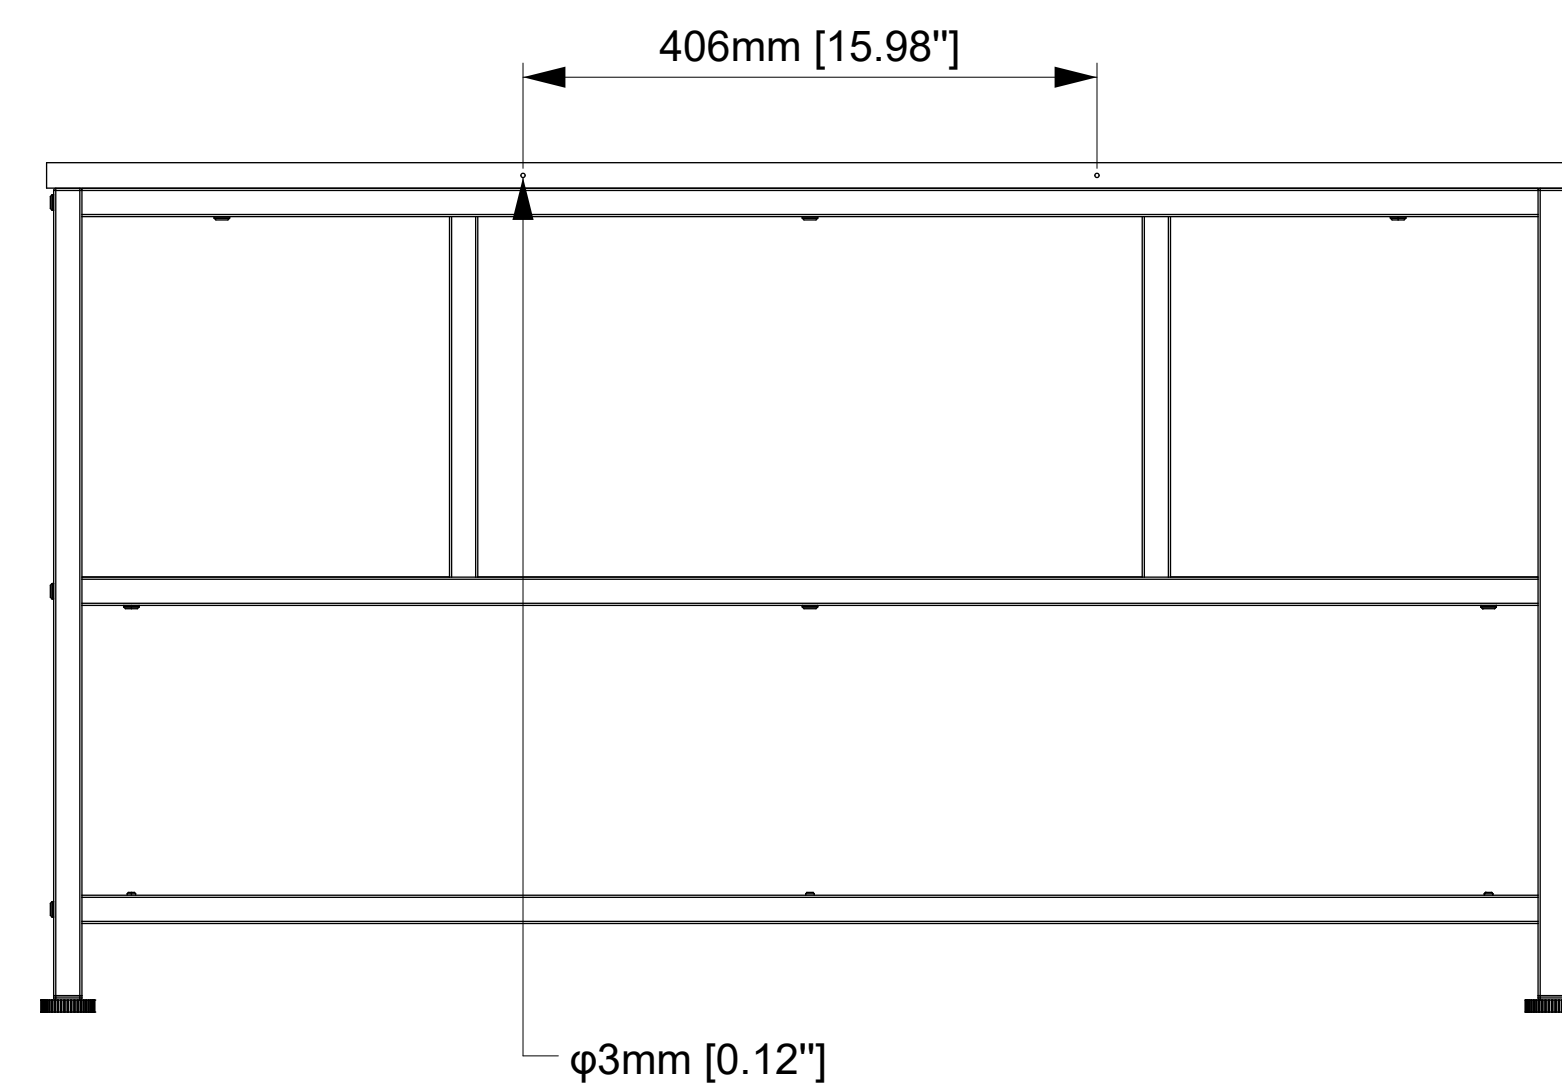

STATUS 状態

FRONT VIEW

ERGOAV™

ERTFS5-01XX Small TV Stand

The information and designs contained in this document are confidential and the proprietary property of BESTERGO, Inc neither the design nor any information contained in this drawing may be reproduced, used, or disclosed to others without the express written permission of BESTERGO, Inc.

3-D View

TOP VIEW

BACK VIEW

SIDE VIEW