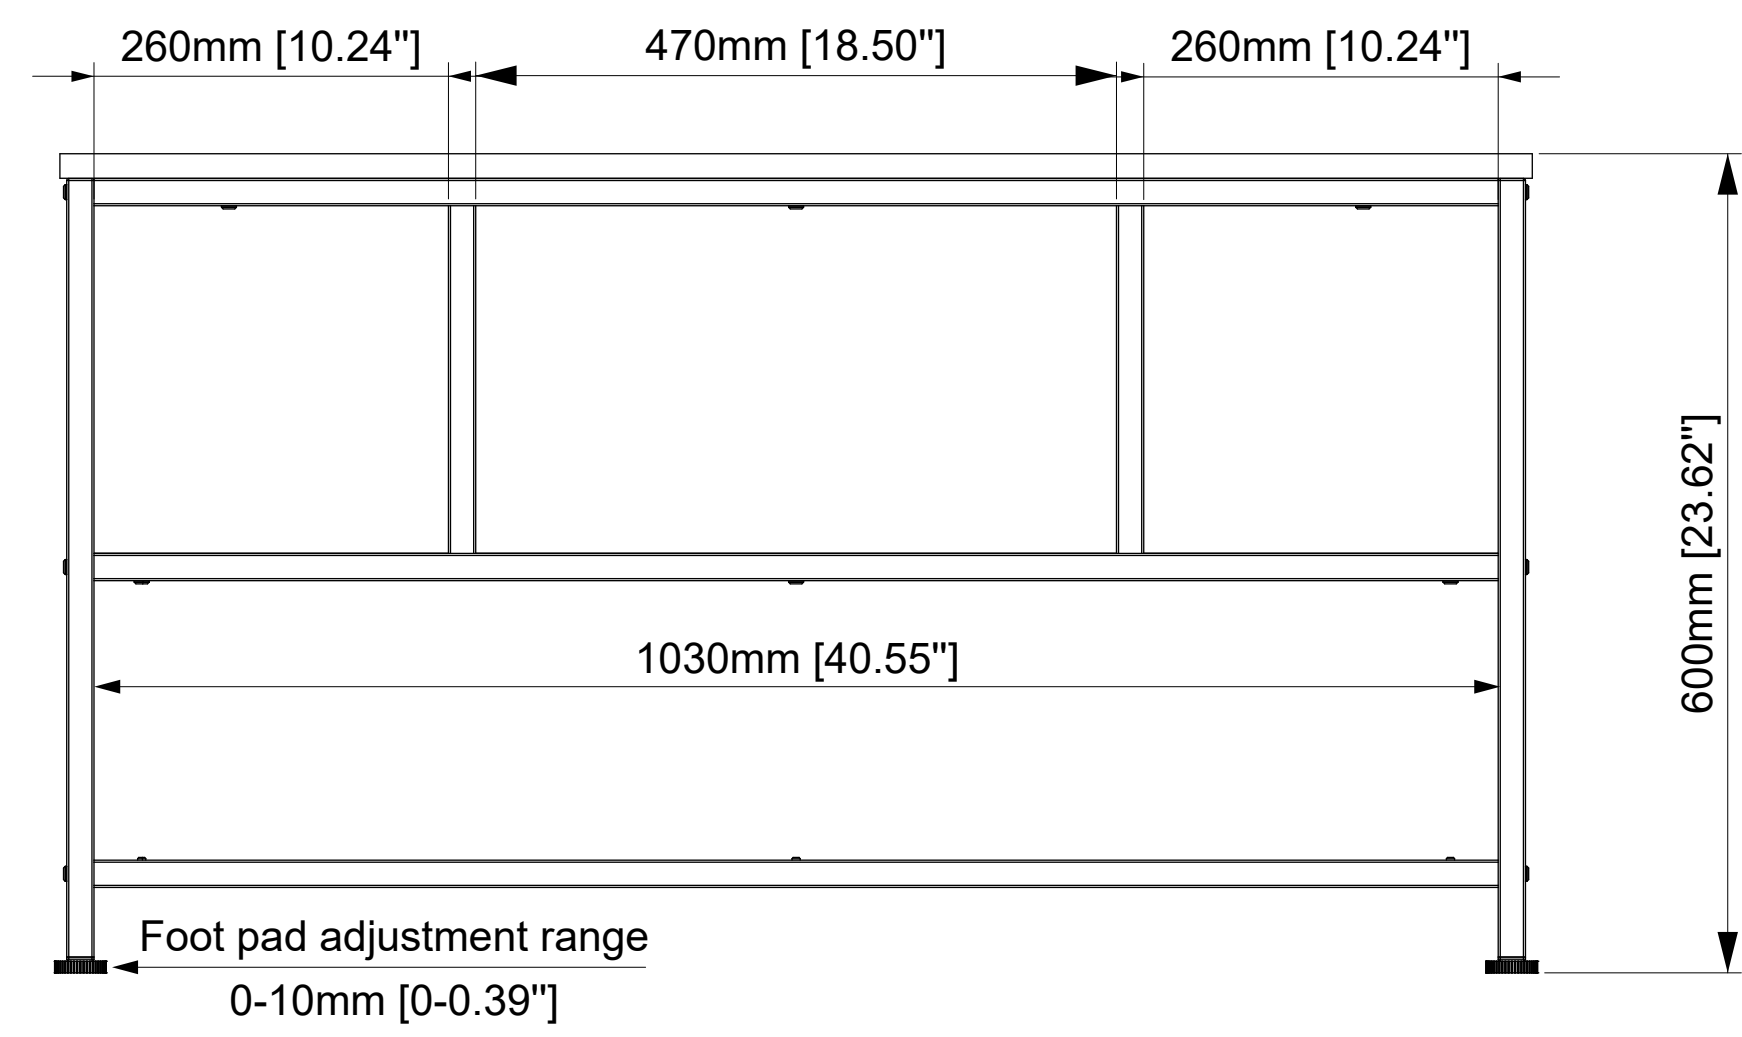

STATUS 状態

FRONT VIEW

ERGOAV™

ERTFS5-01XX Small TV Stand

The information and designs contained in this document are confidential and the proprietary property of BESTERGO, Inc neither the design nor any information contained in this drawing may be reproduced, used, or disclosed to others without the express written permission of BESTERGO, Inc.

3-D View

TOP VIEW

BACK VIEW

SIDE VIEW