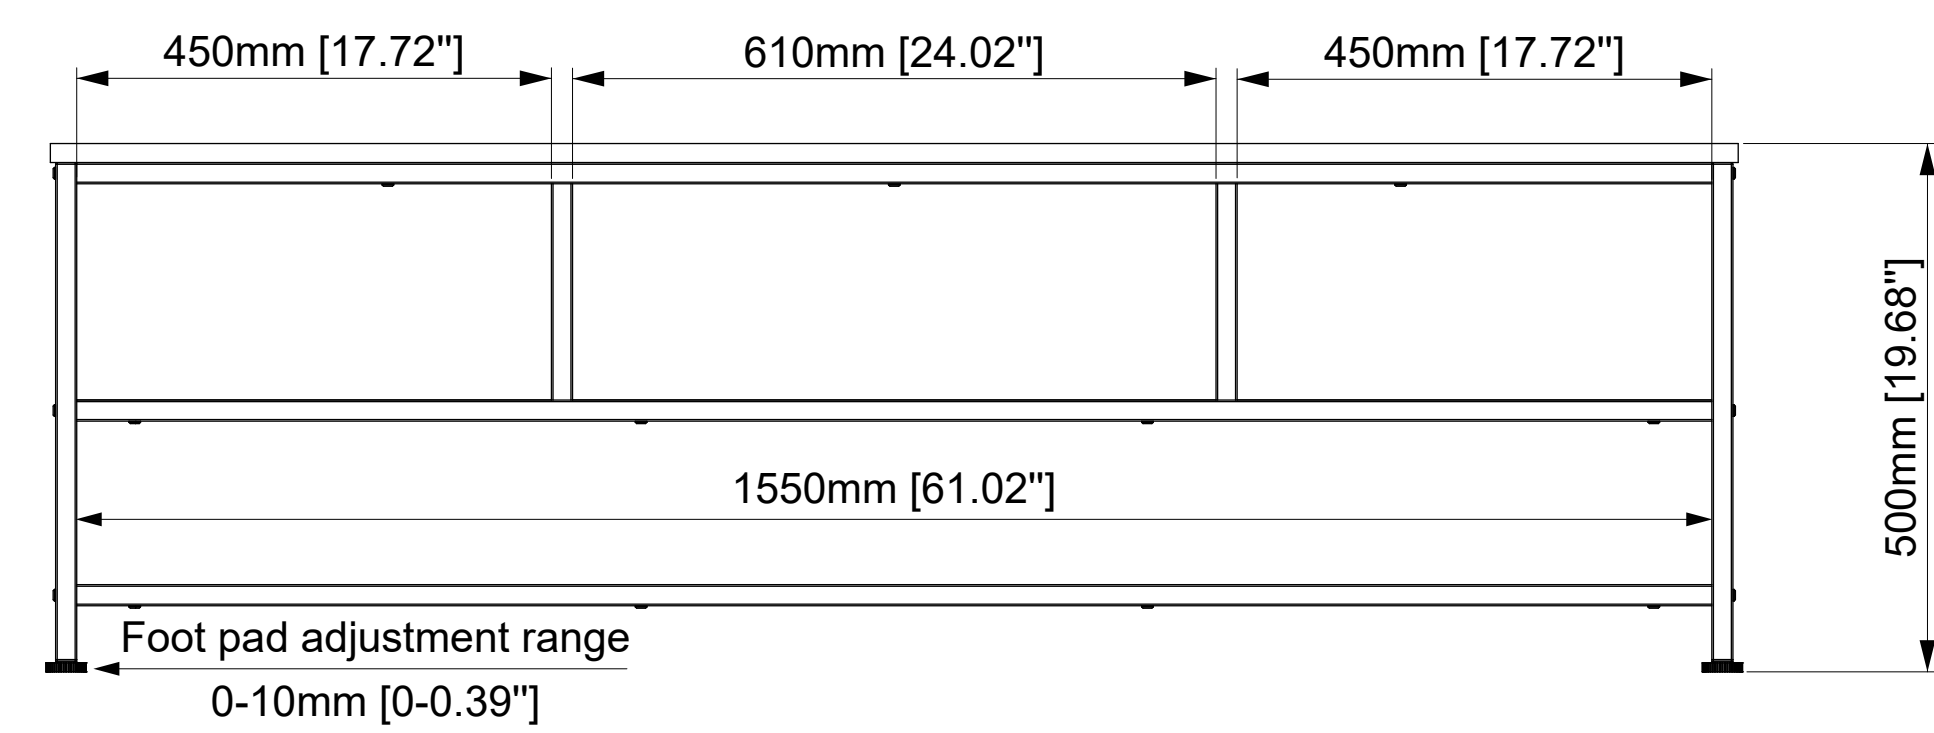

STATUS 状态

FRONT VIEW

ERGOAV™

ERTFL5-01XX Large TV Stand

The information and designs contained in this document are confidential and the proprietary property of BESTERGO, Inc neither the design nor any information contained in this drawing may be reproduced, used, or disclosed to others without the express written permission of BESTERGO, Inc.

3-D View

TOP VIEW

REAR VIEW

SIDE VIEW