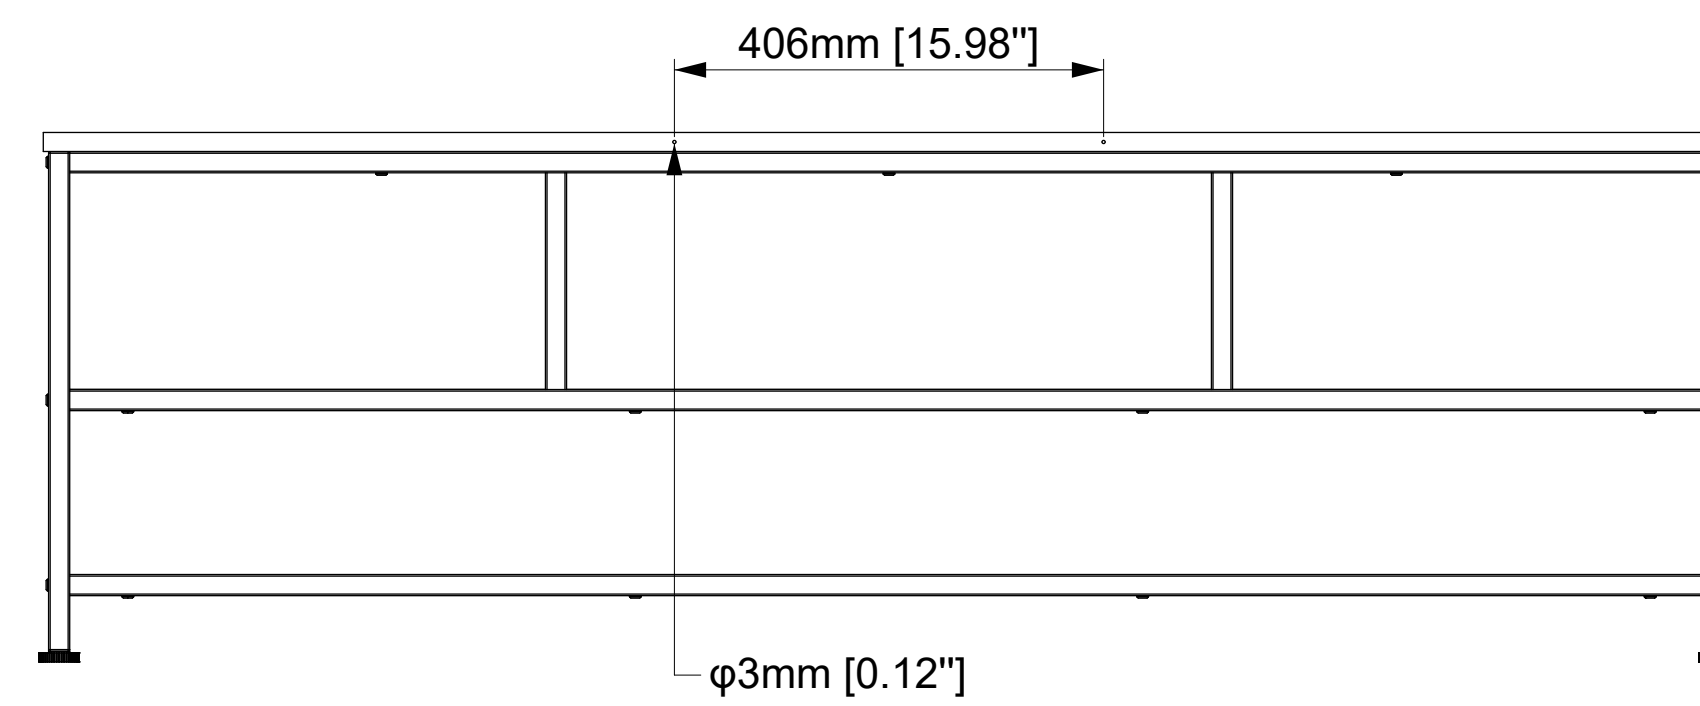

STATUS 状态

FRONT VIEW

ERGOAV™

ERTFL5-01XX Large TV Stand

The information and designs contained in this document are confidential and the proprietary property of BESTERGO, Inc neither the design nor any information contained in this drawing may be reproduced, used, or disclosed to others without the express written permission of BESTERGO, Inc.

3-D View

TOP VIEW

REAR VIEW

SIDE VIEW