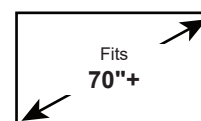

The ERFFX4-01GB is a 78" wide, well crafted cabinet with a durable finish that can accommodate 70"+ TVs. The side cabinets feature slow close doors to conceal your equipment while providing easy access. The adjustable shelves are designed to accommodate a variety of components. The center slow close media drawers provide additional storage flexibility. The drawers are ideal for remote controls, game controllers, media, and more. The stylish feet conceal levelers to create a seamless look while also providing stability. Gray finish provides a modern look and feel.

Features

- Well crafted cabinet with a durable finish provides a strong foundation to hold TVs 70"+ and 200 lbs weight capacity for a variety of components.
- Side cabinet features an adjustable shelf and slow close door to conceal your equipment while providing easy access.
- Center slow close media drawers provide additional storage flexibility. Ideal for remote controls, game controllers, media, and more.
- Stylish feet conceal levelers to create a seamless look while providing stability.
- Gray finish provides a modern look and feel.

Compatibility

Model Number	ERFFX4-01GB	WARRANTY:	5-Year
---------------------	--------------------	------------------	---------------

Product Specifications	DIMENSIONS (W x H x D)	PRODUCT WEIGHT	LOAD CAPACITY	MATERIAL	AVAILABLE COLORS
	78.74" × 17.71" × 19.69"	117.7 lbs.	200 lbs.	Low Density Fiber Board	Gray
	2000mm × 450mm × 500mm	53.4 KG	90 KG		

Package Specifications	PACKAGE SIZE (W x H x D)	PACKAGE WEIGHT	PACKAGE UPC CODE	PACKAGE CONTENTS	UNITS IN PACKAGE
	82.28" × 8.07" × 22.95"	140 lbs.	810082201079	Product, Manual, Parts	1 Unit
	2090mm × 205mm × 583mm	63.5 KG			