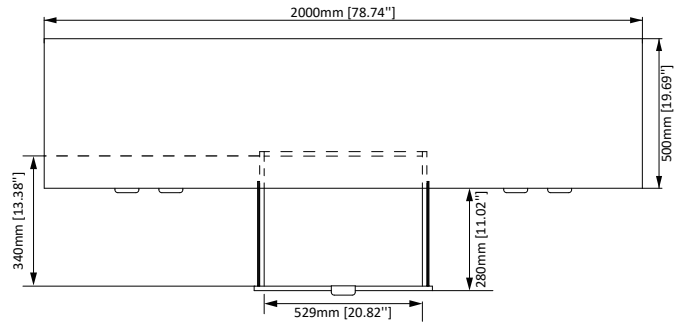

Compatibility

Model Number	ERFFX4-01GB	WARRANTY:	5-Year
---------------------	--------------------	------------------	---------------

Product Specifications	DIMENSIONS (W x H x D)	PRODUCT WEIGHT	LOAD CAPACITY	MATERIAL	AVAILABLE COLORS
	78.74" × 17.71" × 19.69"	117.7 lbs.	200 lbs.	Low Density Fiber Board	Gray
	2000mm × 450mm × 500mm	53.4 KG	90 KG		

Package Specifications	PACKAGE SIZE (W x H x D)	PACKAGE WEIGHT	PACKAGE UPC CODE	PACKAGE CONTENTS	UNITS IN PACKAGE
	82.28" × 8.07" × 22.95"	140 lbs.	810082201079	Product, Manual, Parts	1 Unit
	2090mm × 205mm × 583mm	63.5 KG			

Master Carton Specifications	PACKAGE SIZE (W x H x D)	PACKAGE WEIGHT	UNITS IN CARTON		
	82.28" × 8.07" × 22.95"	140 lbs.			
	2090mm × 205mm × 583mm	63.5 KG			

Product Dimensions

FRONT VIEW

TOP VIEW

BACK VIEW