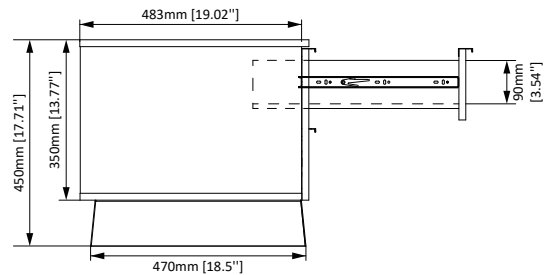

Compatibility

Model Number	ERFFX4-01GB	WARRANTY:	5-Year
---------------------	--------------------	------------------	---------------

Product Specifications	DIMENSIONS (W x H x D)	PRODUCT WEIGHT	LOAD CAPACITY	MATERIAL	AVAILABLE COLORS
	78.74" × 17.71" × 19.69"	117.7 lbs.	200 lbs.	Low Density Fiber Board	Gray
	2000mm × 450mm × 500mm	53.4 KG	90 KG		

Package Specifications	PACKAGE SIZE (W x H x D)	PACKAGE WEIGHT	PACKAGE UPC CODE	PACKAGE CONTENTS	UNITS IN PACKAGE
	82.28" × 8.07" × 22.95"	140 lbs.	810082201079	Product, Manual, Parts	1 Unit
	2090mm × 205mm × 583mm	63.5 KG			

Master Carton Specifications	PACKAGE SIZE (W x H x D)	PACKAGE WEIGHT	UNITS IN CARTON		
	82.28" × 8.07" × 22.95"	140 lbs.			
	2090mm × 205mm × 583mm	63.5 KG			

Product Dimensions

FRONT VIEW

TOP VIEW

BACK VIEW

SIDE VIEW