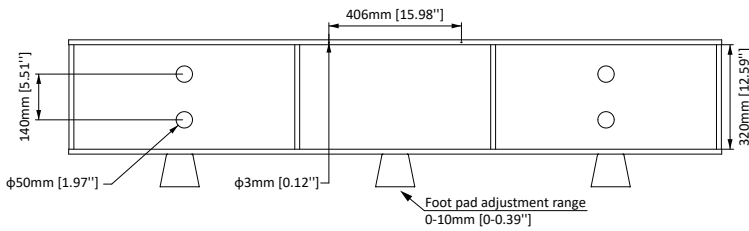

Compatibility

Model Number	ERFFX4-01GB	WARRANTY:	5-Year
---------------------	--------------------	------------------	---------------

Product Specifications	DIMENSIONS (W x H x D)	PRODUCT WEIGHT	LOAD CAPACITY	MATERIAL	AVAILABLE COLORS
	78.74" × 17.71" × 19.69"	117.7 lbs.	200 lbs.	Low Density Fiber Board	Gray
	2000mm × 450mm × 500mm	53.4 KG	90 KG		

Package Specifications	PACKAGE SIZE (W x H x D)	PACKAGE WEIGHT	PACKAGE UPC CODE	PACKAGE CONTENTS	UNITS IN PACKAGE
	82.28" × 8.07" × 22.95"	140 lbs.	810082201079	Product, Manual, Parts	1 Unit
	2090mm × 205mm × 583mm	63.5 KG			

Master Carton Specifications	PACKAGE SIZE (W x H x D)	PACKAGE WEIGHT	UNITS IN CARTON		
	82.28" × 8.07" × 22.95"	140 lbs.			
	2090mm × 205mm × 583mm	63.5 KG			

Product Dimensions

FRONT VIEW

TOP VIEW

BACK VIEW

SIDE VIEW