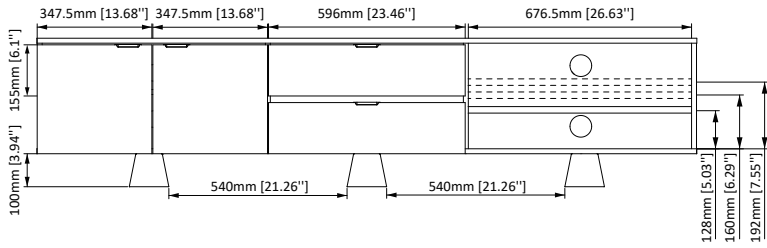

Compatibility

Model Number	ERFFX4-01GB	WARRANTY:	5-Year
---------------------	--------------------	------------------	---------------

Product Specifications	DIMENSIONS (W x H x D)	PRODUCT WEIGHT	LOAD CAPACITY	MATERIAL	AVAILABLE COLORS
	78.74" × 17.71" × 19.69"	117.7 lbs.	200 lbs.	Low Density Fiber Board	Gray
	2000mm × 450mm × 500mm	53.4 KG	90 KG		

Package Specifications	PACKAGE SIZE (W x H x D)	PACKAGE WEIGHT	PACKAGE UPC CODE	PACKAGE CONTENTS	UNITS IN PACKAGE
	82.28" × 8.07" × 22.95"	140 lbs.	810082201079	Product, Manual, Parts	1 Unit
	2090mm × 205mm × 583mm	63.5 KG			

Master Carton Specifications	PACKAGE SIZE (W x H x D)	PACKAGE WEIGHT	UNITS IN CARTON		
	82.28" × 8.07" × 22.95"	140 lbs.			
	2090mm × 205mm × 583mm	63.5 KG			

Product Dimensions

FRONT VIEW

TOP VIEW

BACK VIEW