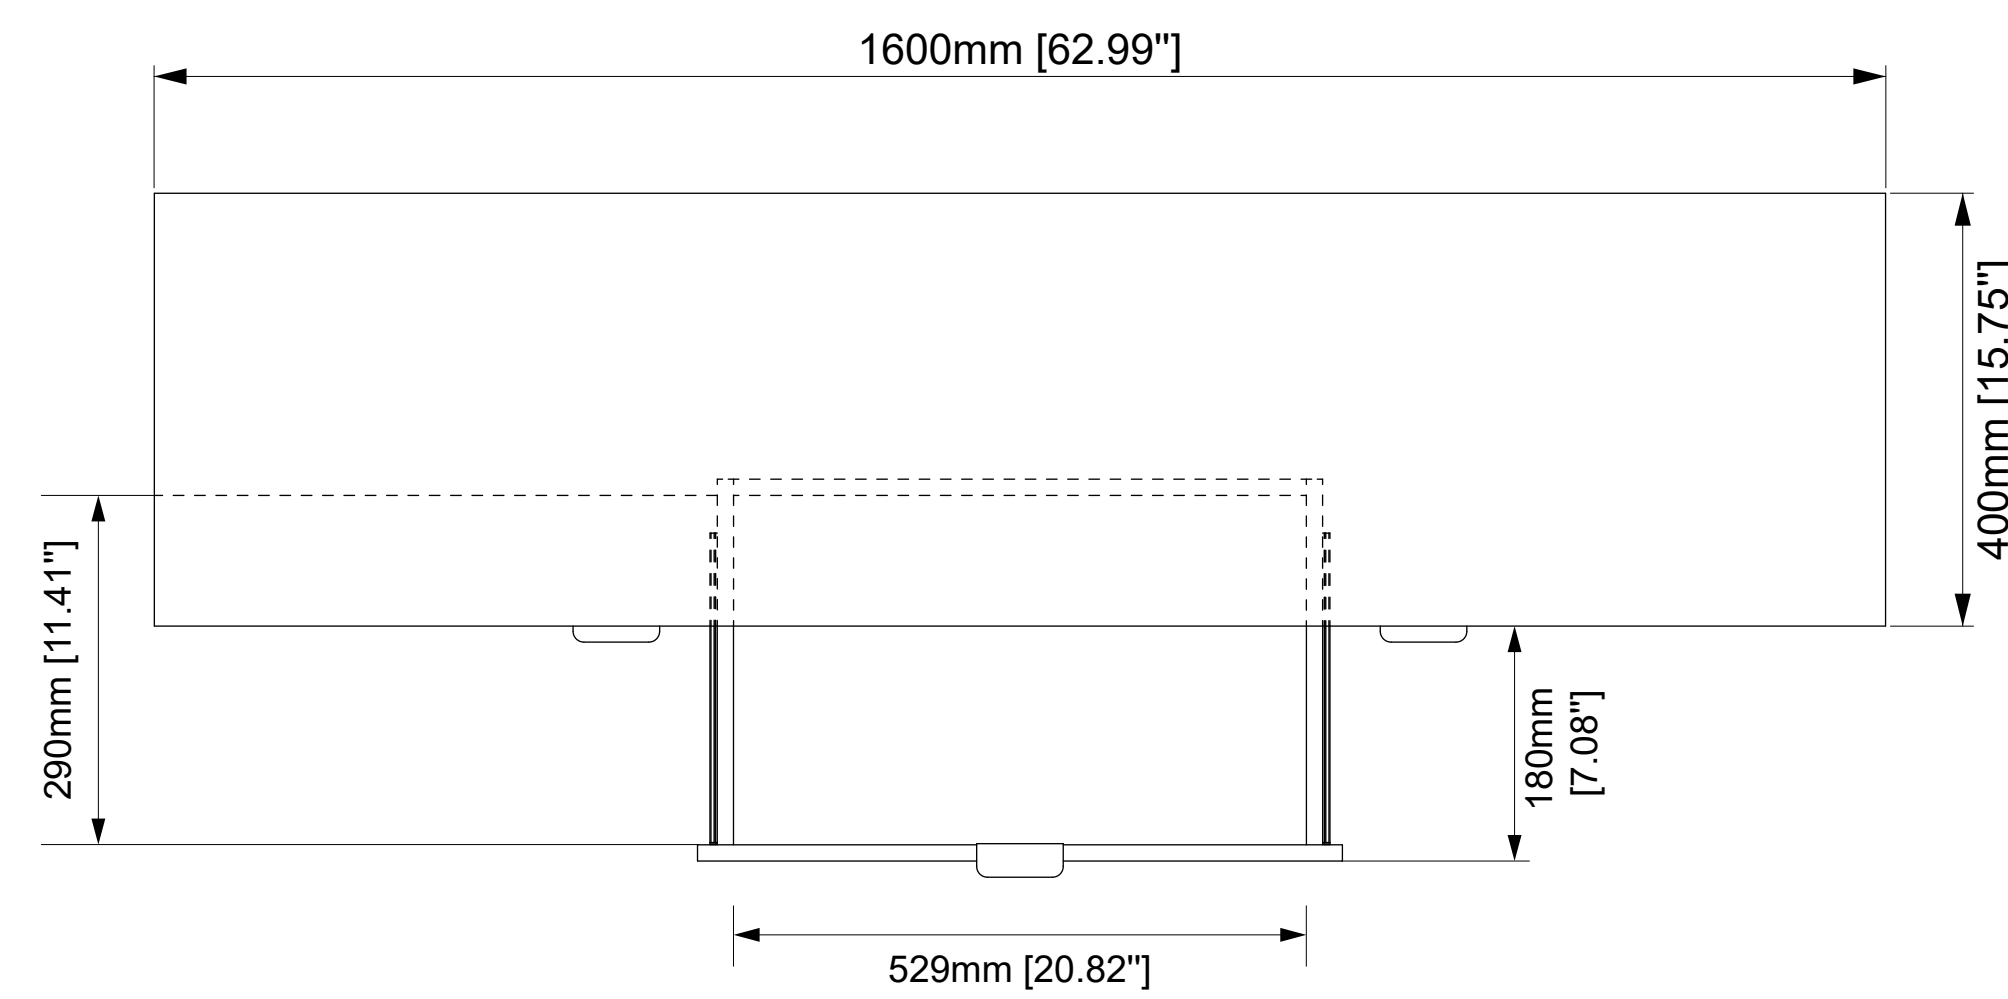

STATUS 状態

FRONT VIEW

ERGOAV™

ERFFL5-01XX Large Enclosed Cabinet

The information and designs contained in this document are confidential and the proprietary property of BESTERGO, Inc neither the design nor any information contained in this drawing may be reproduced, used, or disclosed to others without the express written permission of BESTERGO, Inc.

3-D View

TOP VIEW

REAR VIEW

SIDE VIEW