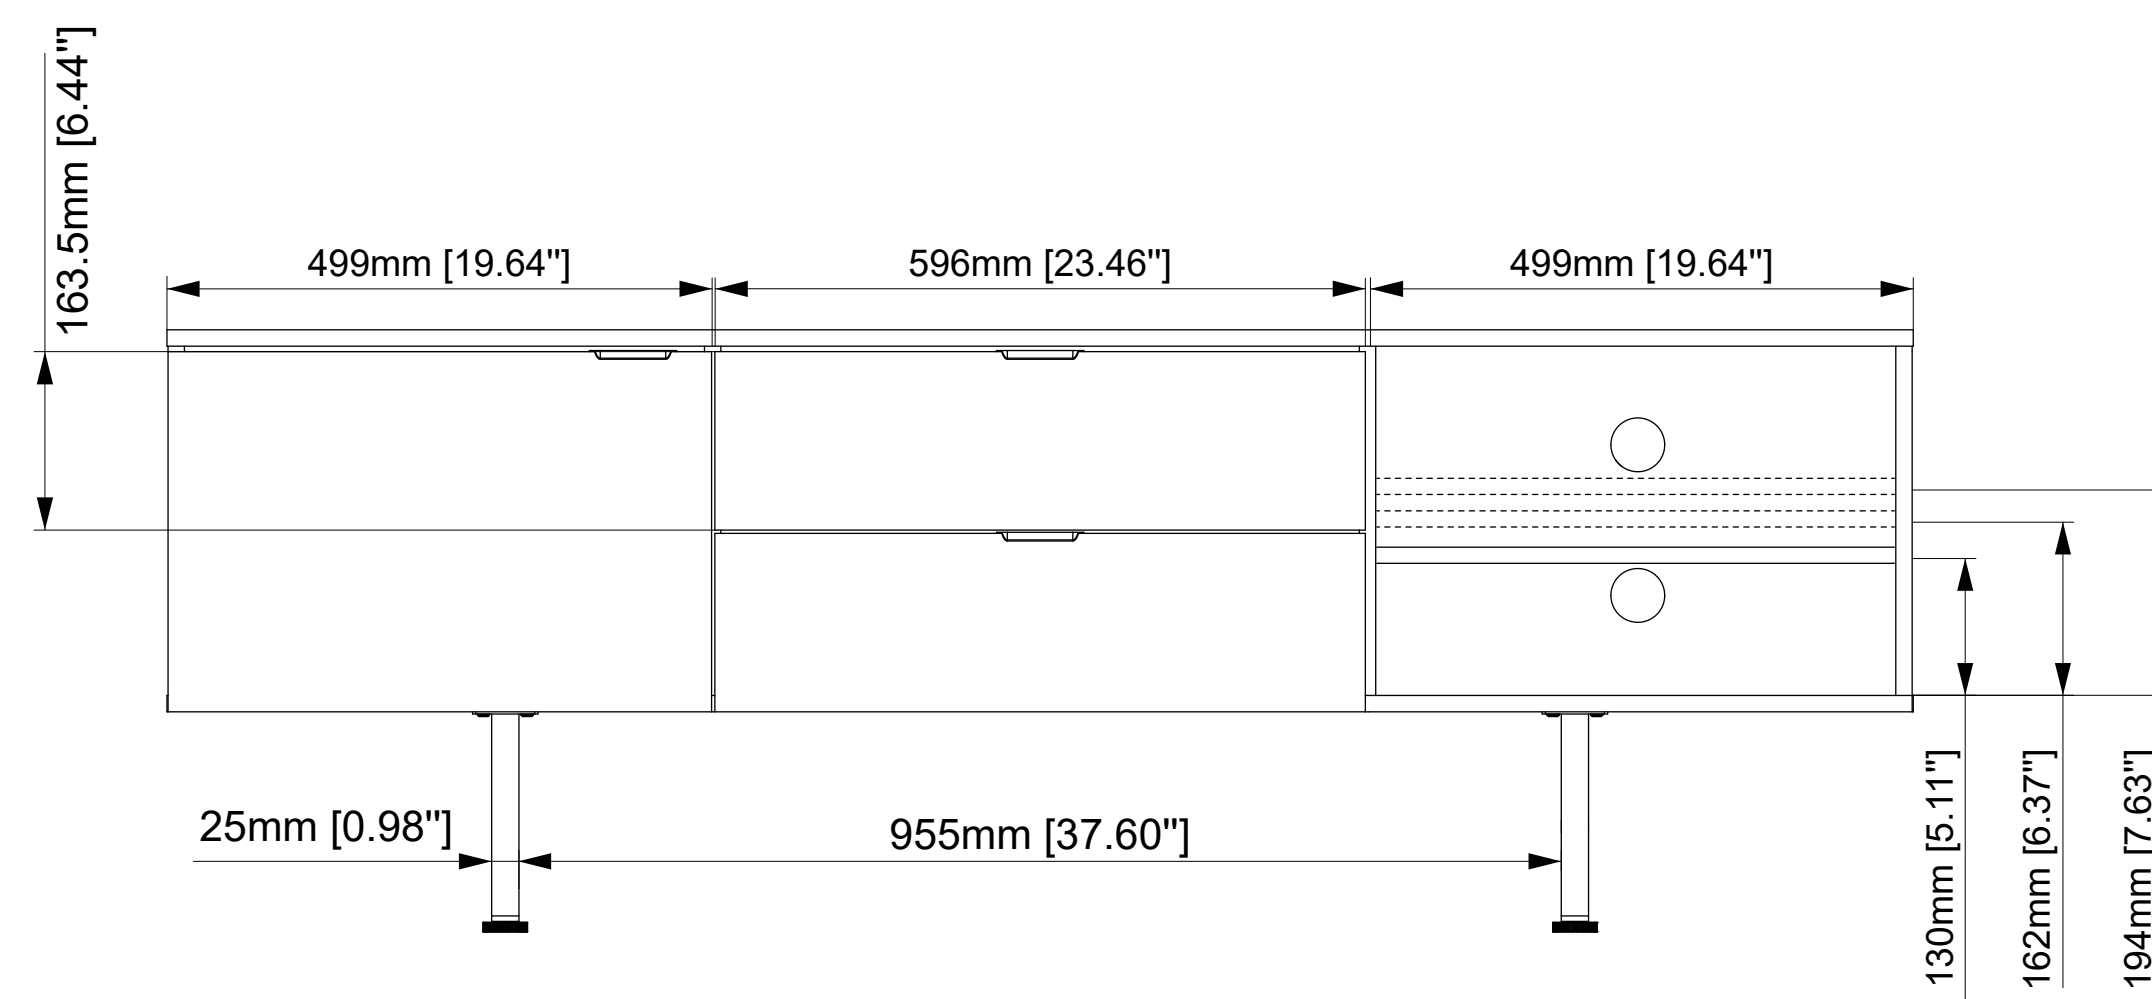

STATUS 状態

FRONT VIEW

ERGOAV™

ERFFL5-01XX Large Enclosed Cabinet

The information and designs contained in this document are confidential and the proprietary property of BESTERGO, Inc neither the design nor any information contained in this drawing may be reproduced, used, or disclosed to others without the express written permission of BESTERGO, Inc.

3-D View

TOP VIEW

REAR VIEW

SIDE VIEW