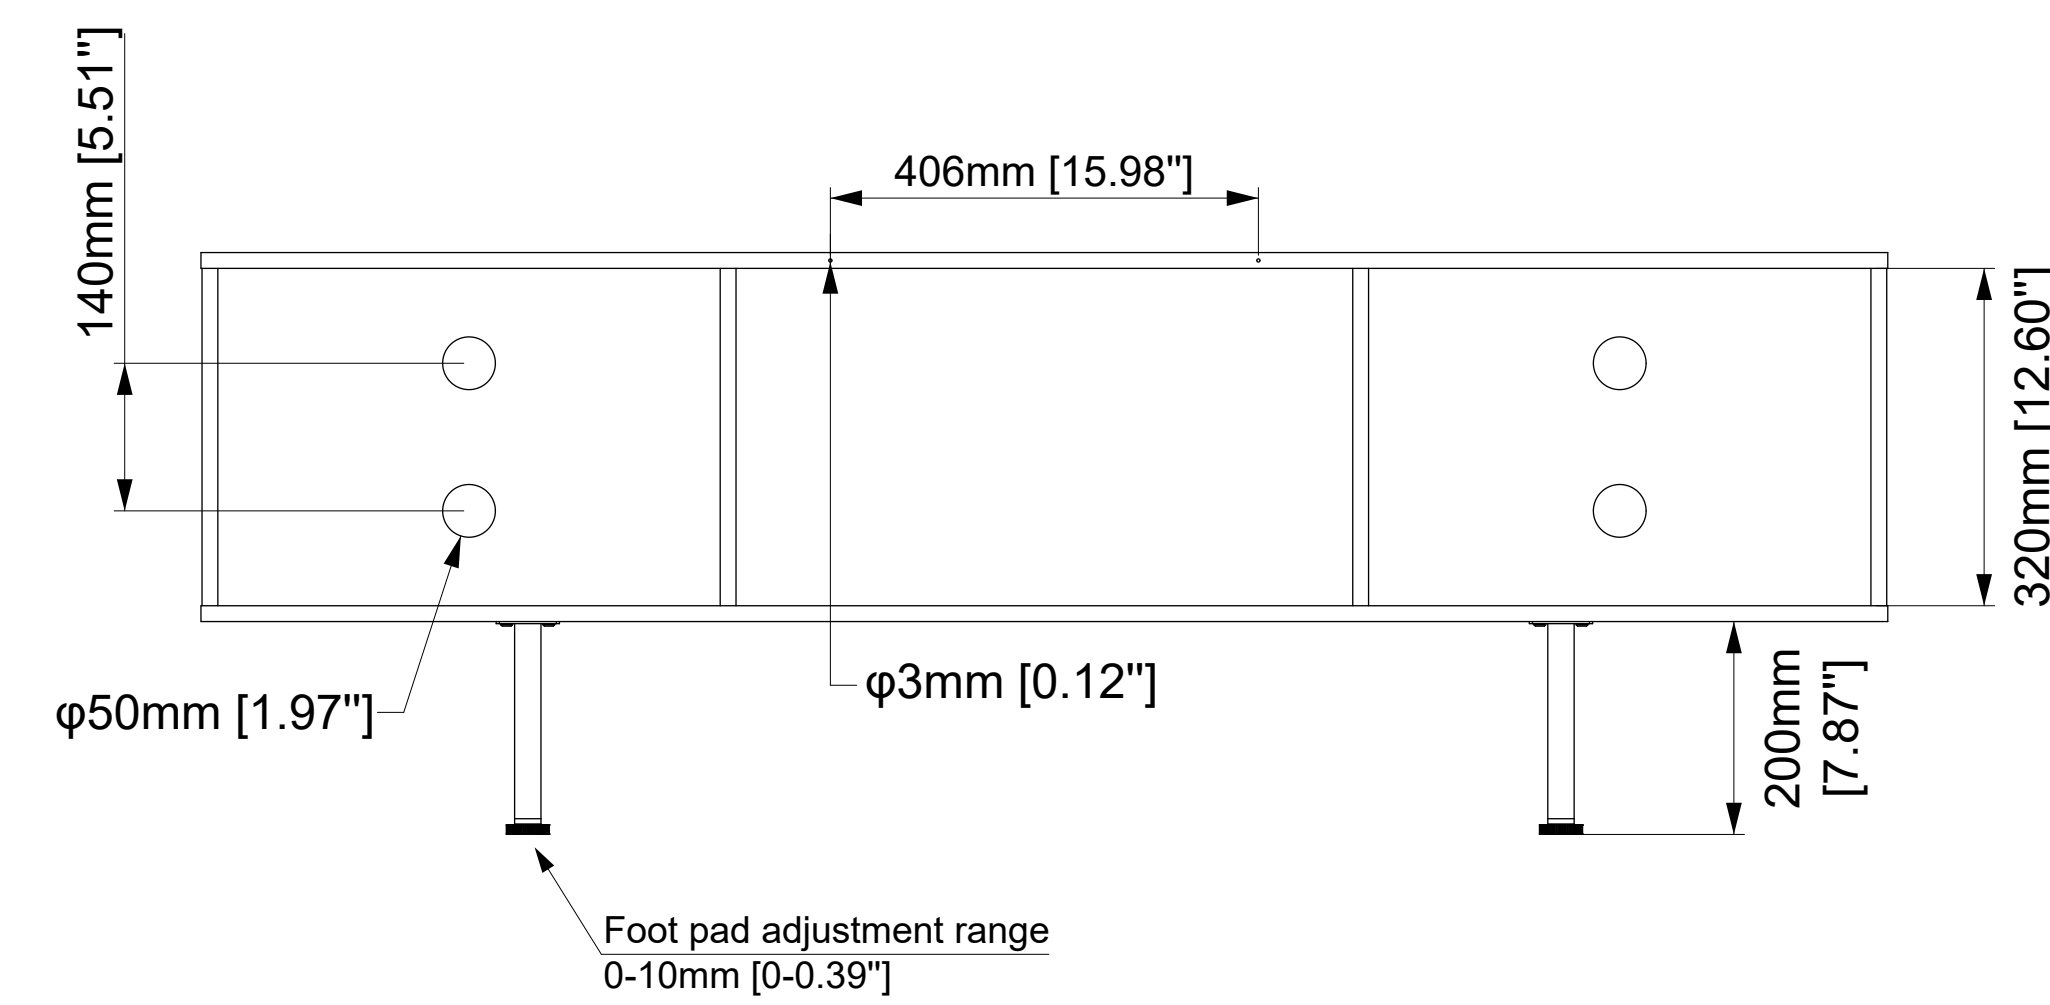

STATUS 状態

FRONT VIEW

ERGOAV™

ERFFL5-01XX Large Enclosed Cabinet

The information and designs contained in this document are confidential and the proprietary property of BESTERGO, Inc neither the design nor any information contained in this drawing may be reproduced, used, or disclosed to others without the express written permission of BESTERGO, Inc.

3-D View

TOP VIEW

REAR VIEW

SIDE VIEW