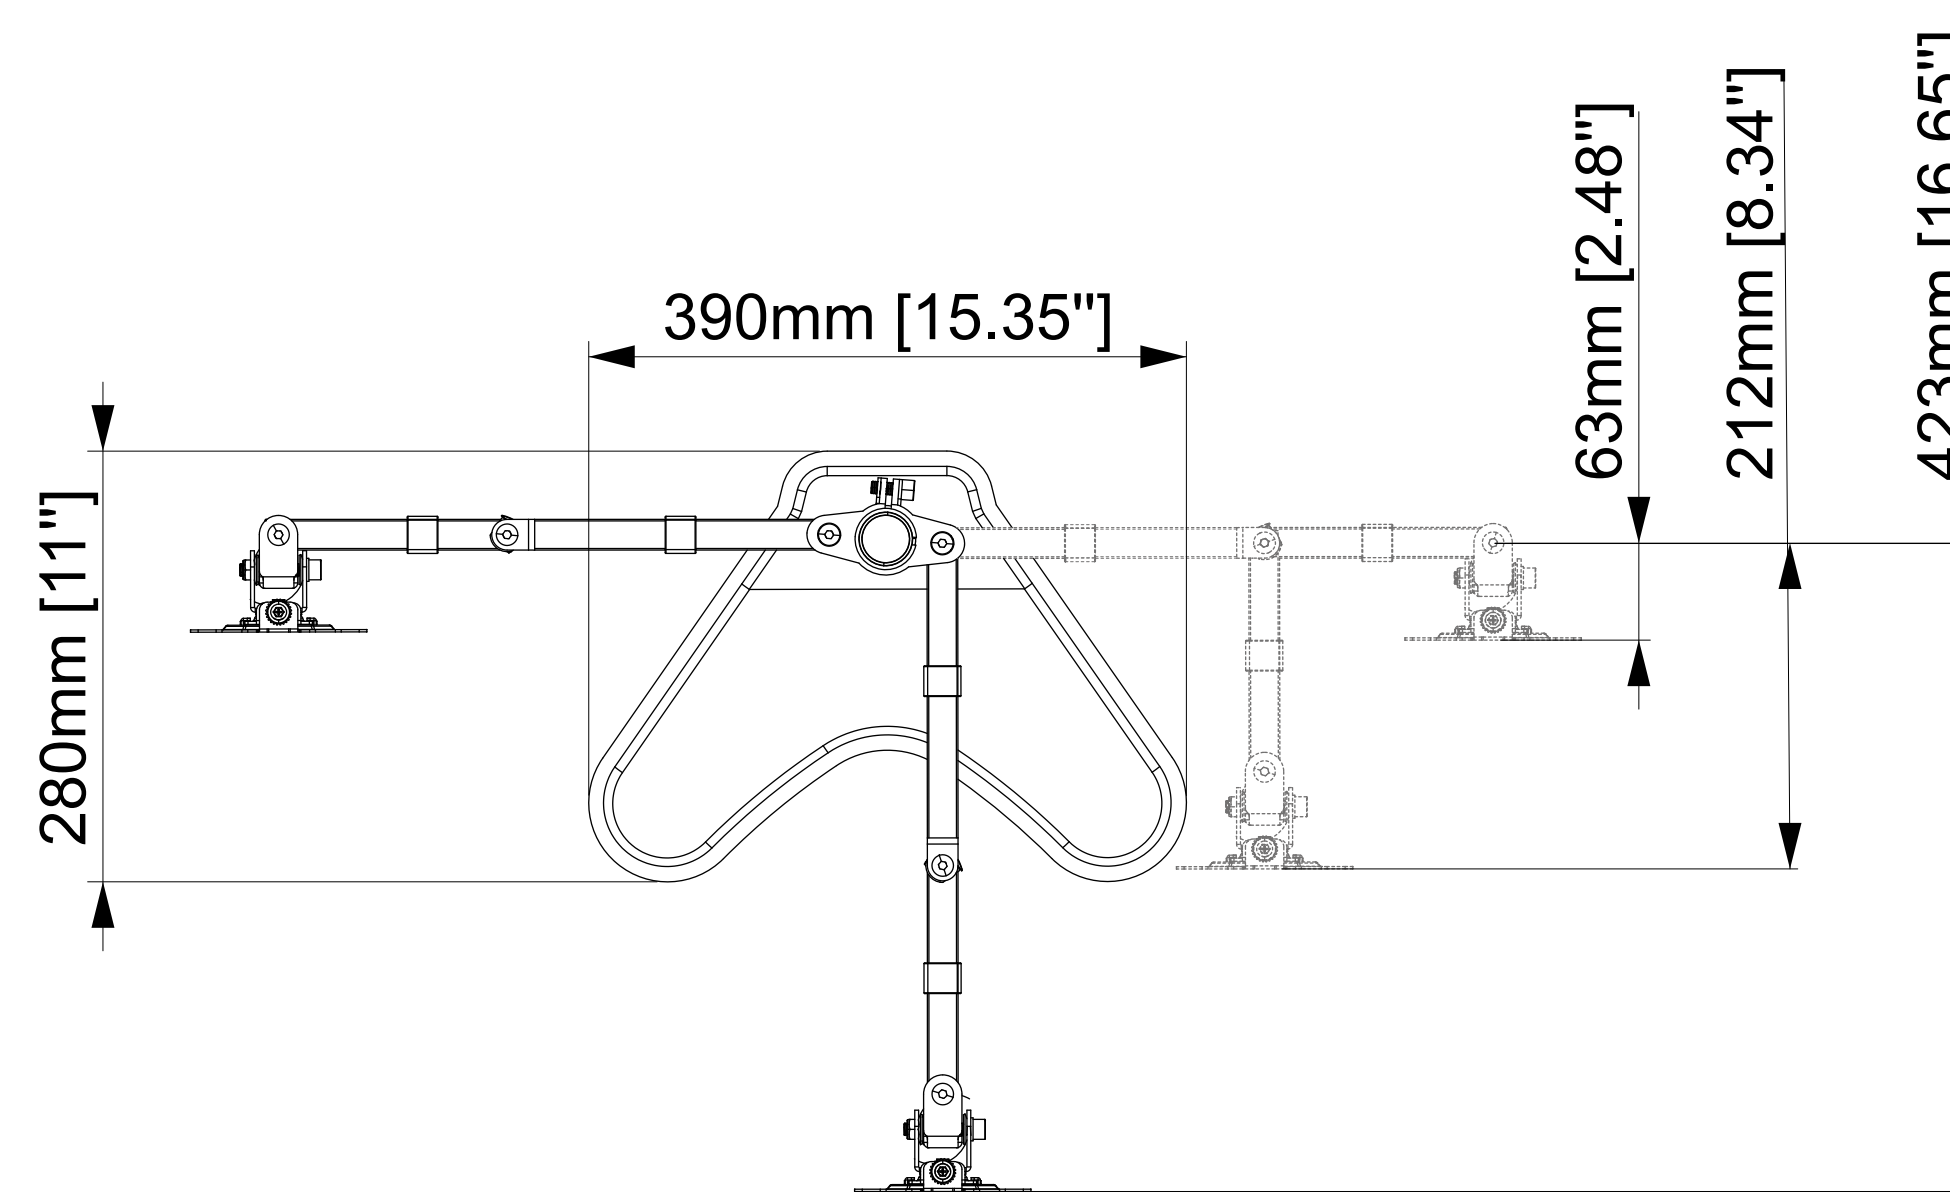

TV INTERFACE

ERGOAV™

ERDAM4-01B

Dual Monitor Desk Stand with Articulating Arms

The information and designs contained in this document are confidential and the proprietary property of BESTERGO, Inc neither the design nor any information contained in this drawing may be reproduced, used, or disclosed to others without the express written permission of BESTERGO, Inc.

3-D View

FRONT VIEW

TOP VIEW

SIDE VIEW