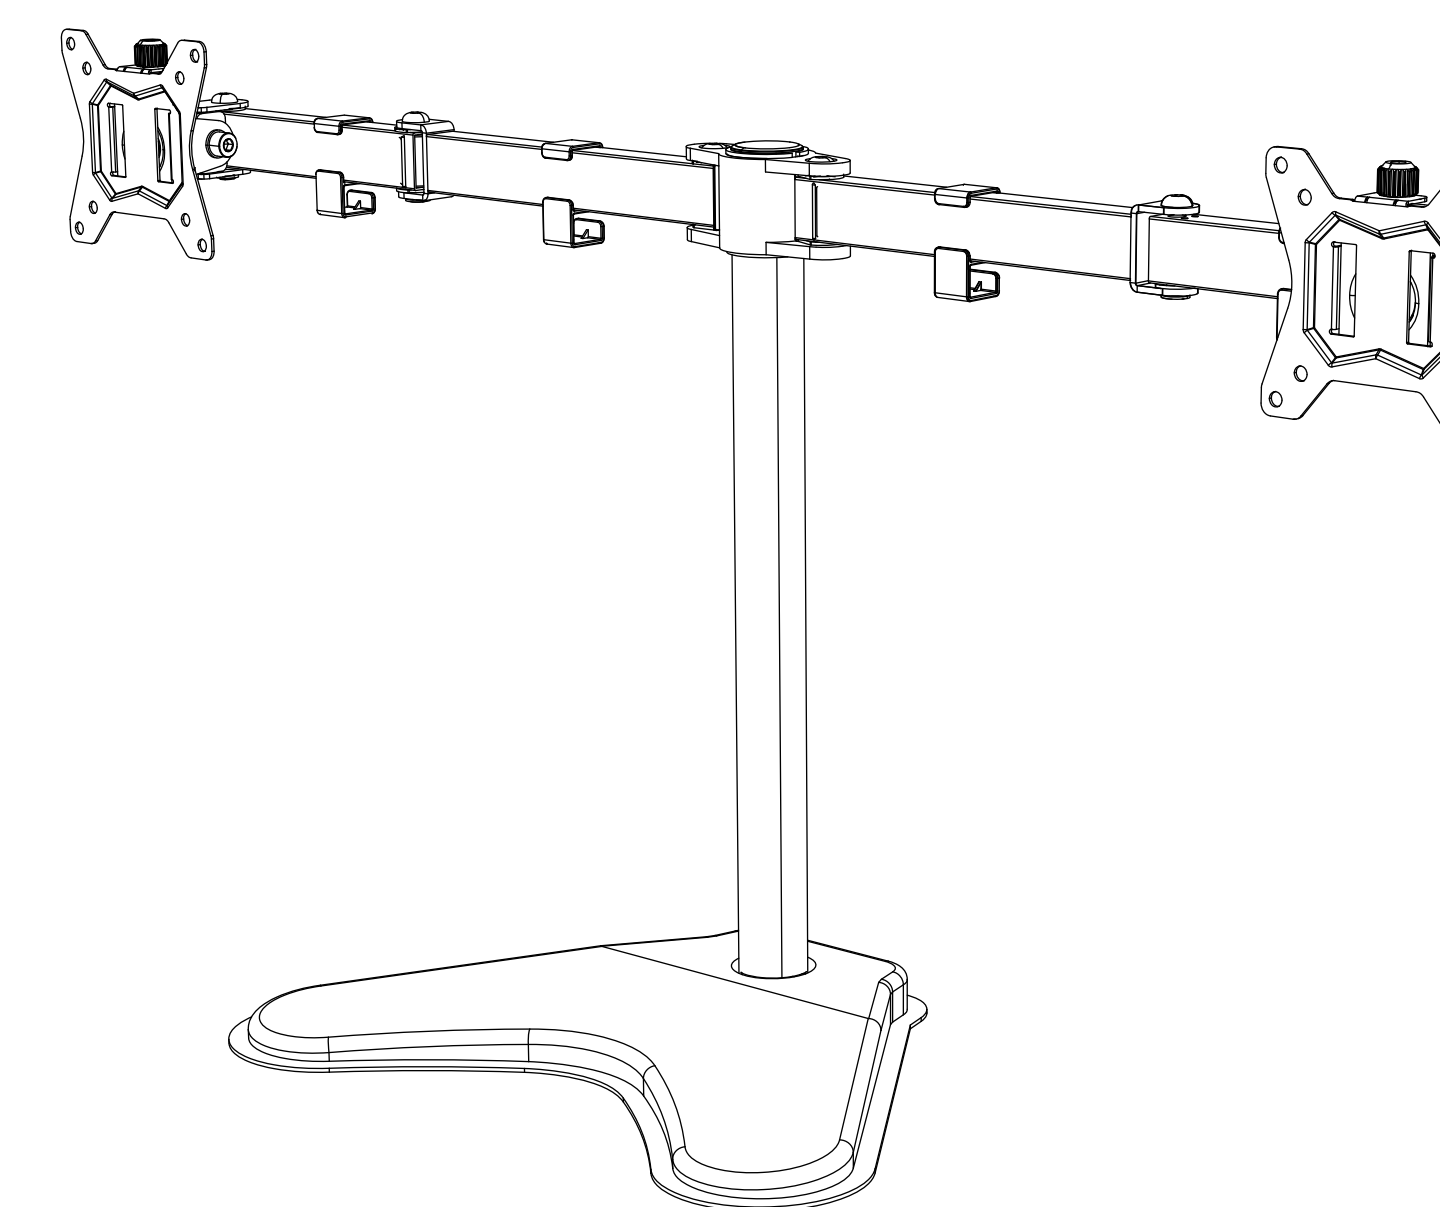

TV INTERFACE

ERGOAV™

ERDAM4-01B

Dual Monitor Desk Stand with Articulating Arms

The information and designs contained in this document are confidential and the proprietary property of BESTERGO, Inc neither the design nor any information contained in this drawing may be reproduced, used, or disclosed to others without the express written permission of BESTERGO, Inc.

3-D View

FRONT VIEW

TOP VIEW

SIDE VIEW