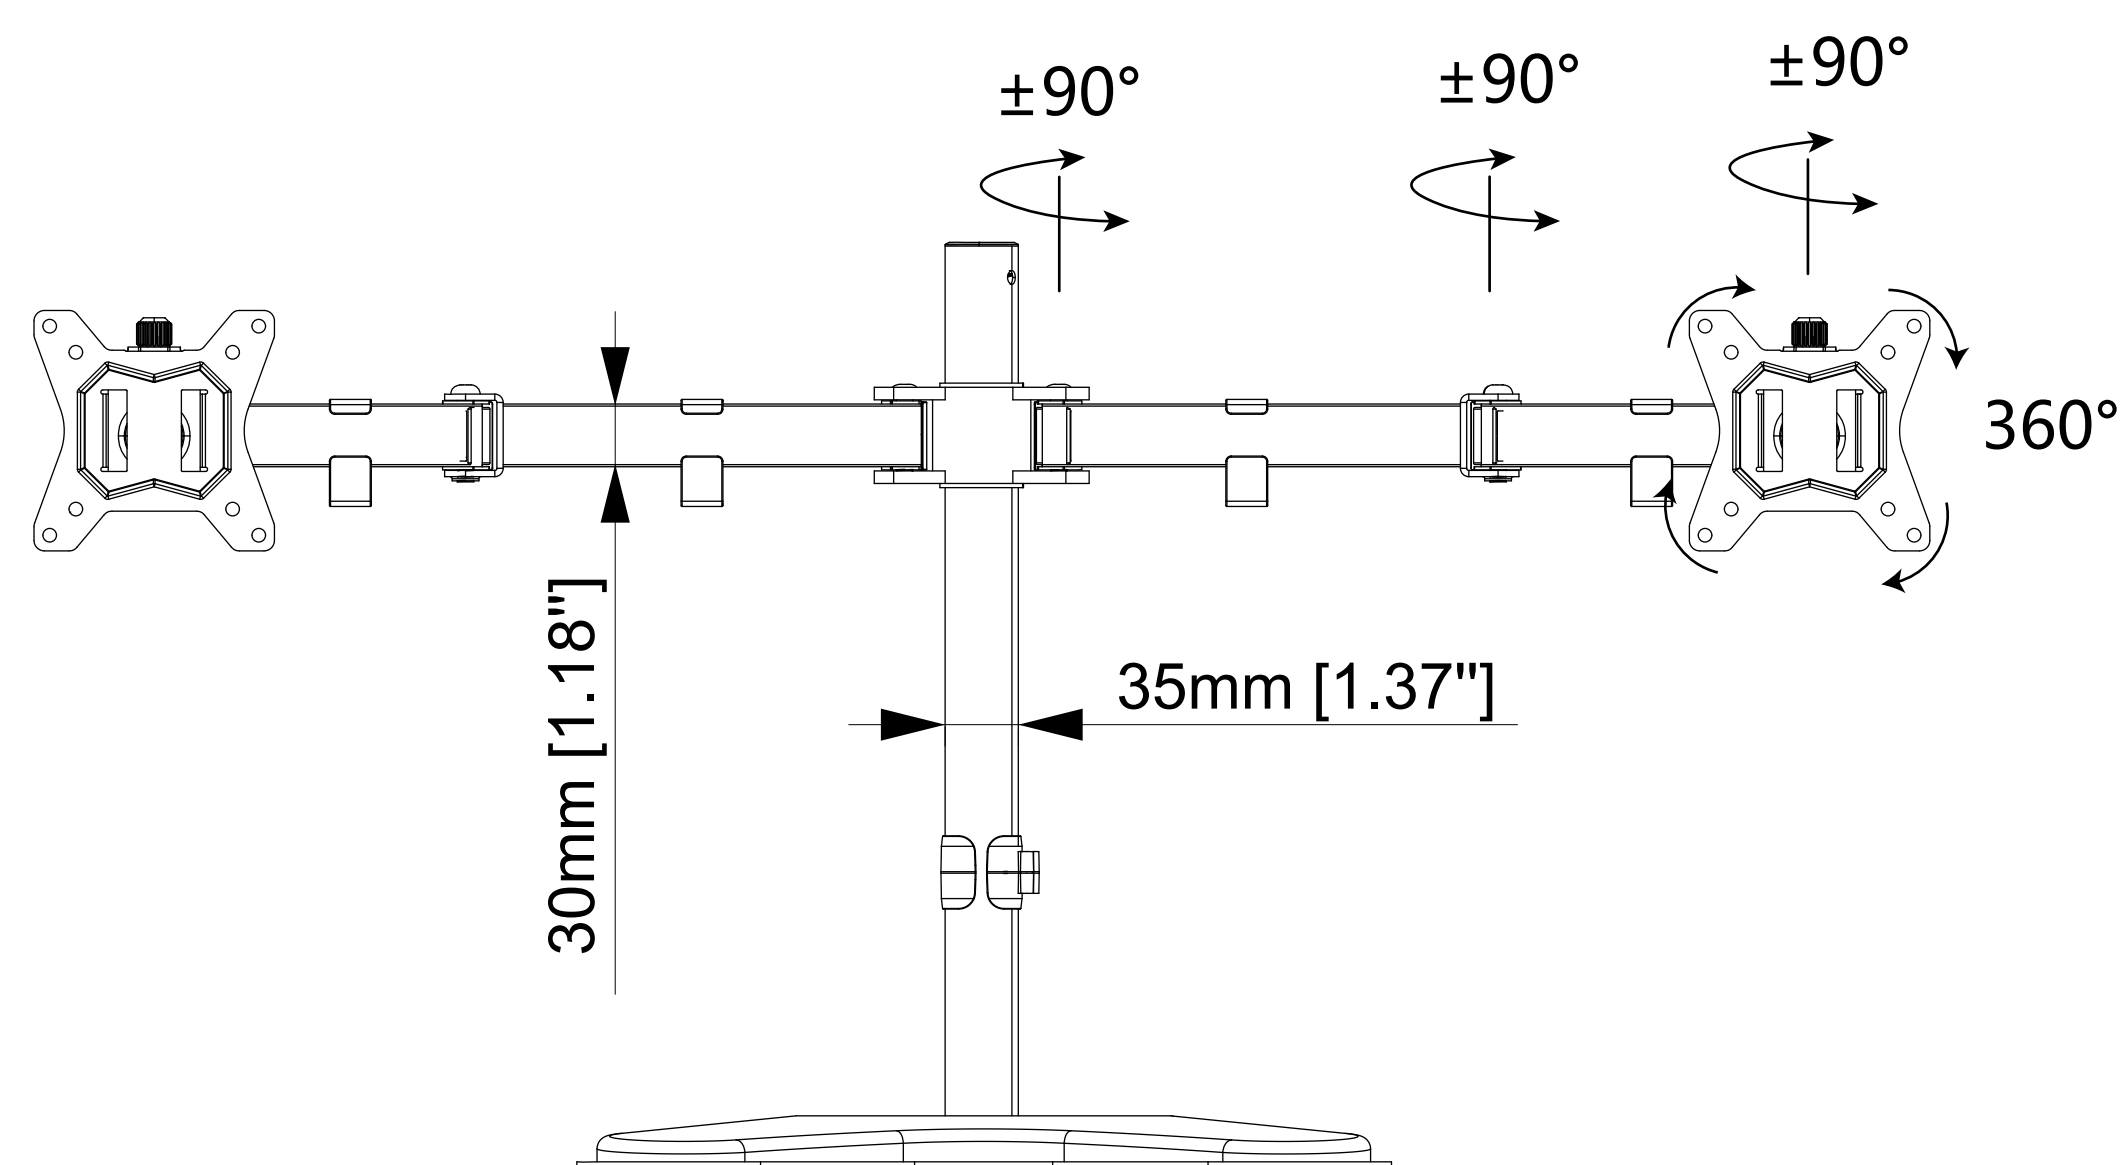

TV INTERFACE

ERGOAV™

ERDAM4-01B

Dual Monitor Desk Stand with Articulating Arms

The information and designs contained in this document are confidential and the proprietary property of BESTERGO, Inc neither the design nor any information contained in this drawing may be reproduced, used, or disclosed to others without the express written permission of BESTERGO, Inc.

3-D View

FRONT VIEW

TOP VIEW

SIDE VIEW