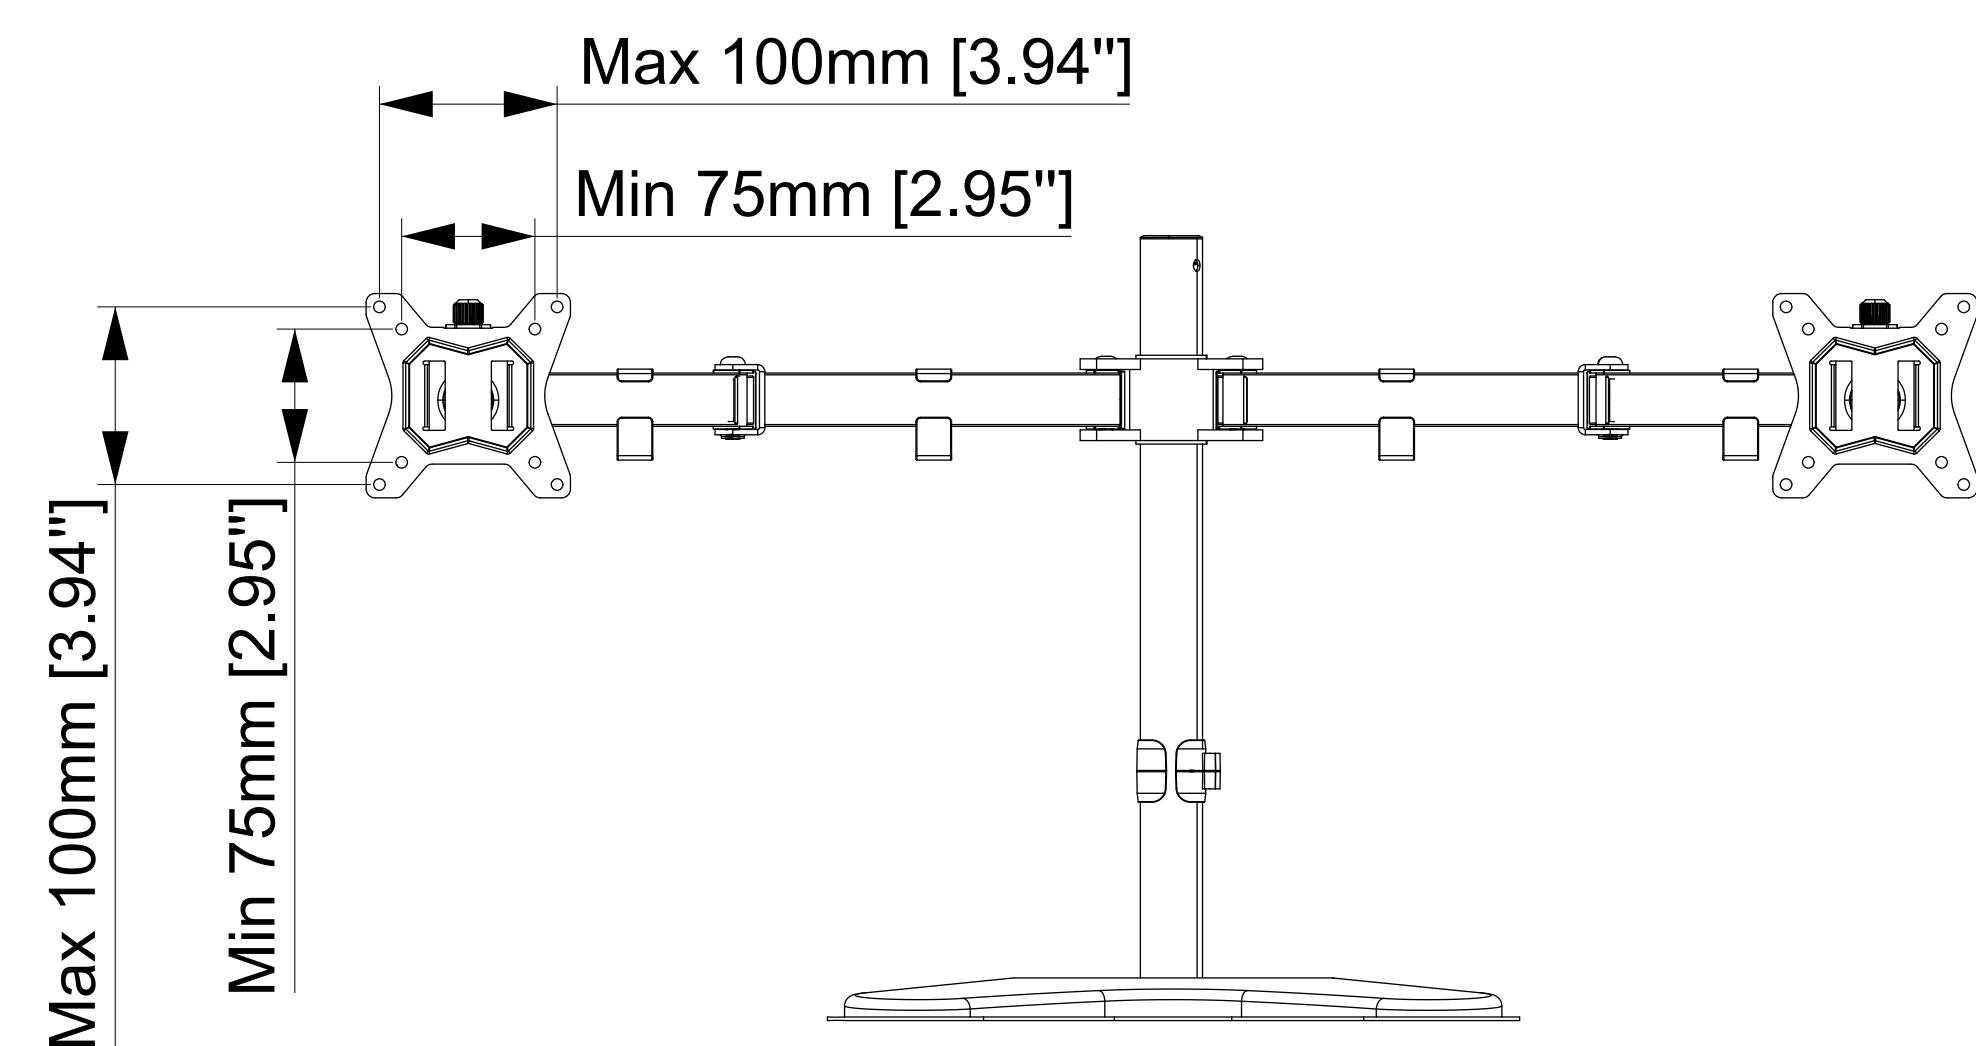

TV INTERFACE

ERGOAV™

ERDAM4-01B

Dual Monitor Desk Stand with Articulating Arms

The information and designs contained in this document are confidential and the proprietary property of BESTERGO, Inc neither the design nor any information contained in this drawing may be reproduced, used, or disclosed to others without the express written permission of BESTERGO, Inc.

3-D View

FRONT VIEW

TOP VIEW

SIDE VIEW