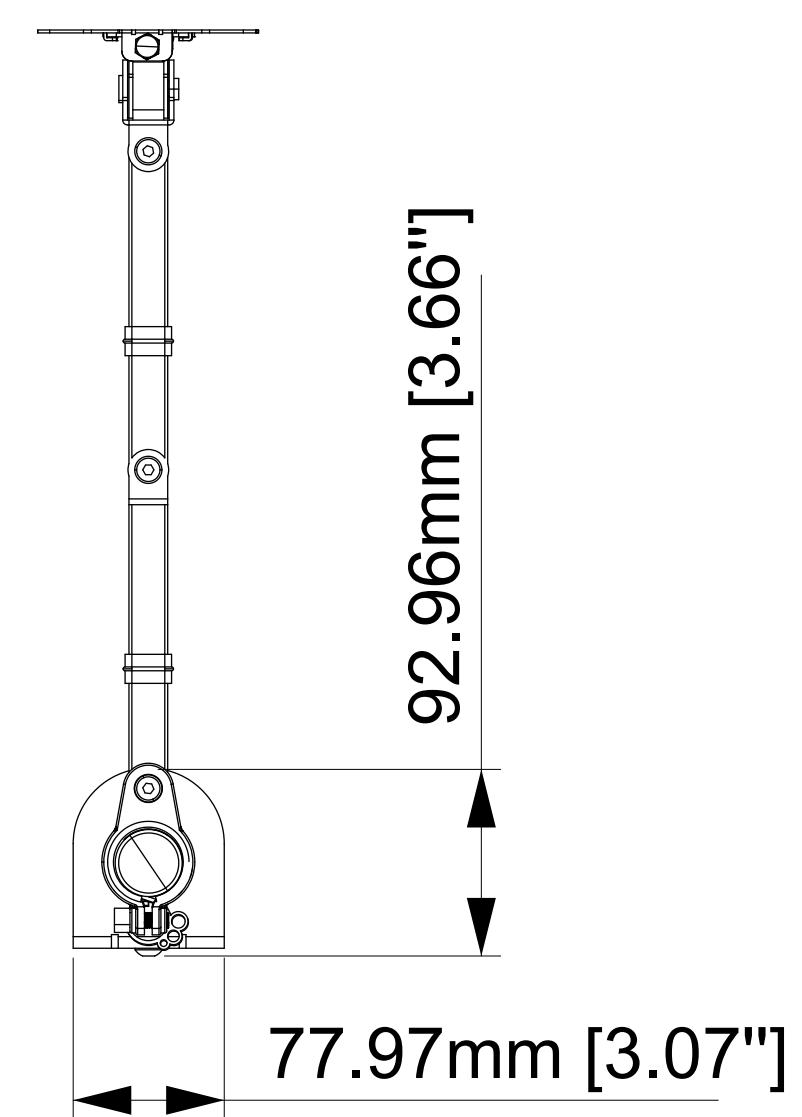

INTERFACE

ERGOAV™

ERDAM2-01B

Single Monitor Desk Mount with Articulating Arms

The information and designs contained in this document are confidential and the proprietary property of BESTERGO, Inc neither the design nor any information contained in this drawing may be reproduced, used, or disclosed to others without the express written permission of BESTERGO, Inc.

3-D View

FRONT VIEW

TOP VIEW

SIDE VIEW