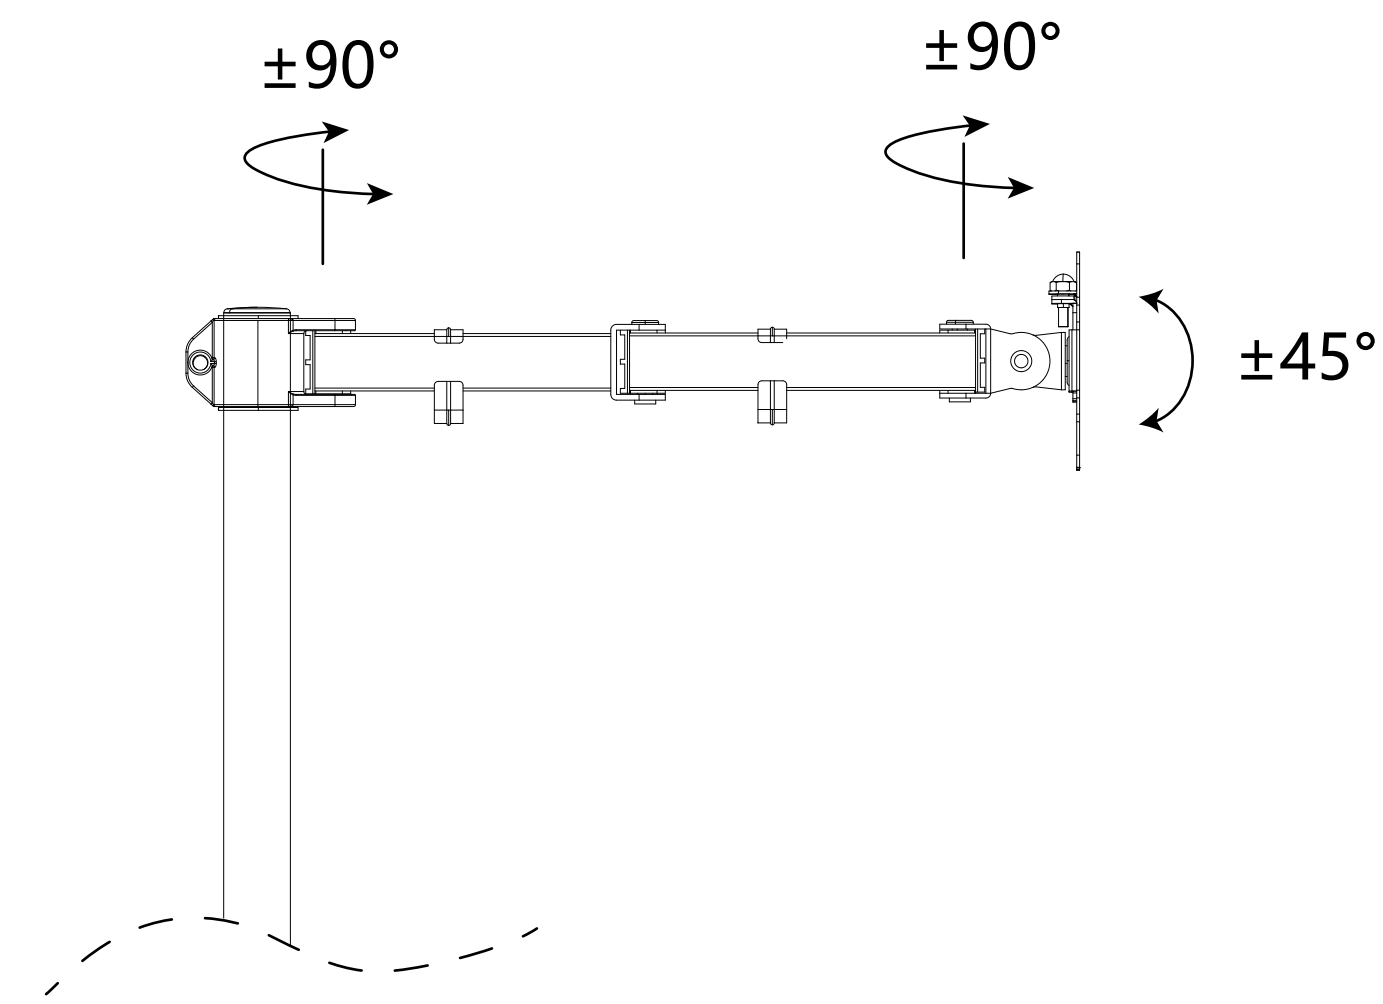

INTERFACE

ERGOAV™

ERDAM2-01B

Single Monitor Desk Mount with Articulating Arms

The information and designs contained in this document are confidential and the proprietary property of BESTERGO, Inc neither the design nor any information contained in this drawing may be reproduced, used, or disclosed to others without the express written permission of BESTERGO, Inc.

3-D View

FRONT VIEW

TOP VIEW

SIDE VIEW