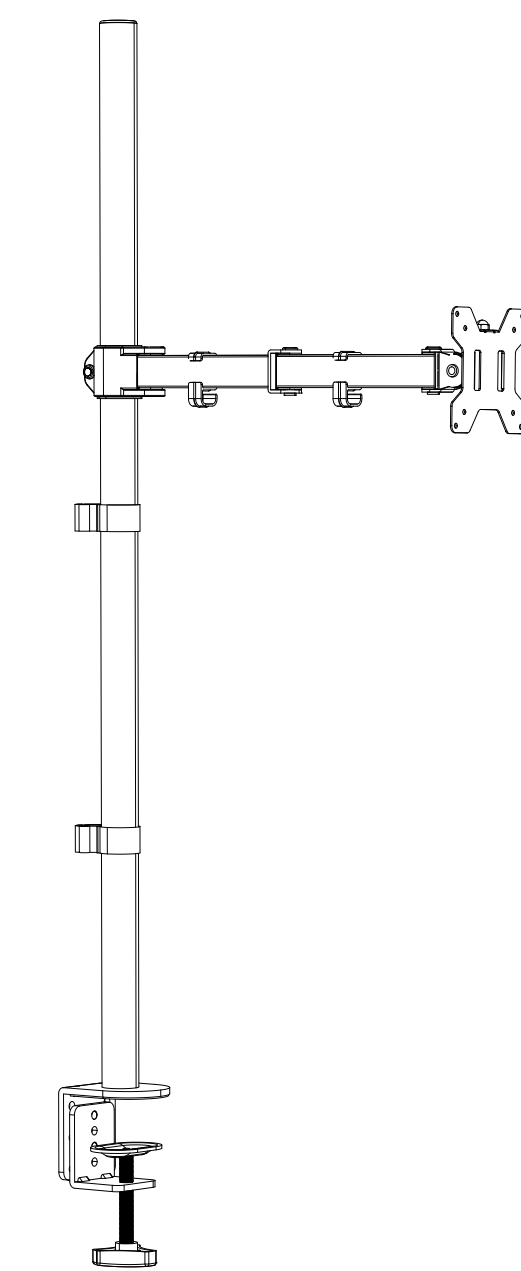

INTERFACE

ERGOAV™

ERDAM2-01B

Single Monitor Desk Mount with Articulating Arms

The information and designs contained in this document are confidential and the proprietary property of BESTERGO, Inc neither the design nor any information contained in this drawing may be reproduced, used, or disclosed to others without the express written permission of BESTERGO, Inc.

3-D View

FRONT VIEW

TOP VIEW

SIDE VIEW