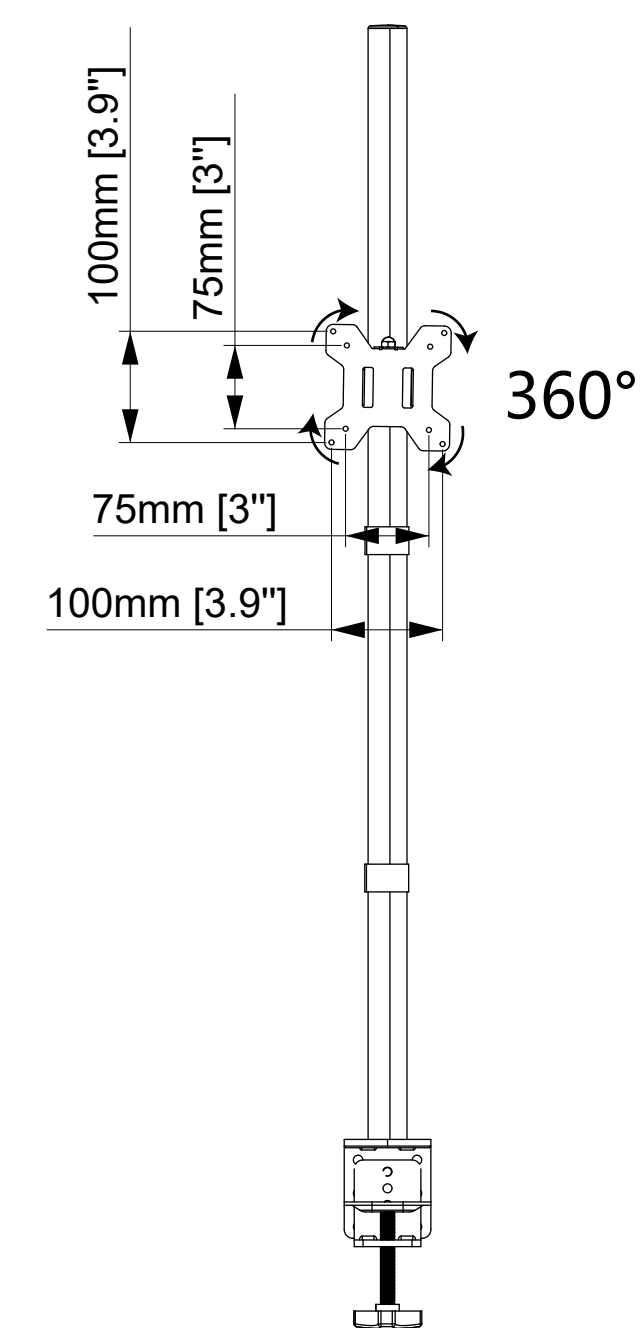

INTERFACE

ERGOAV™

ERDAM2-01B

Single Monitor Desk Mount with Articulating Arms

The information and designs contained in this document are confidential and the proprietary property of BESTERGO, Inc neither the design nor any information contained in this drawing may be reproduced, used, or disclosed to others without the express written permission of BESTERGO, Inc.

3-D View

FRONT VIEW

TOP VIEW

SIDE VIEW