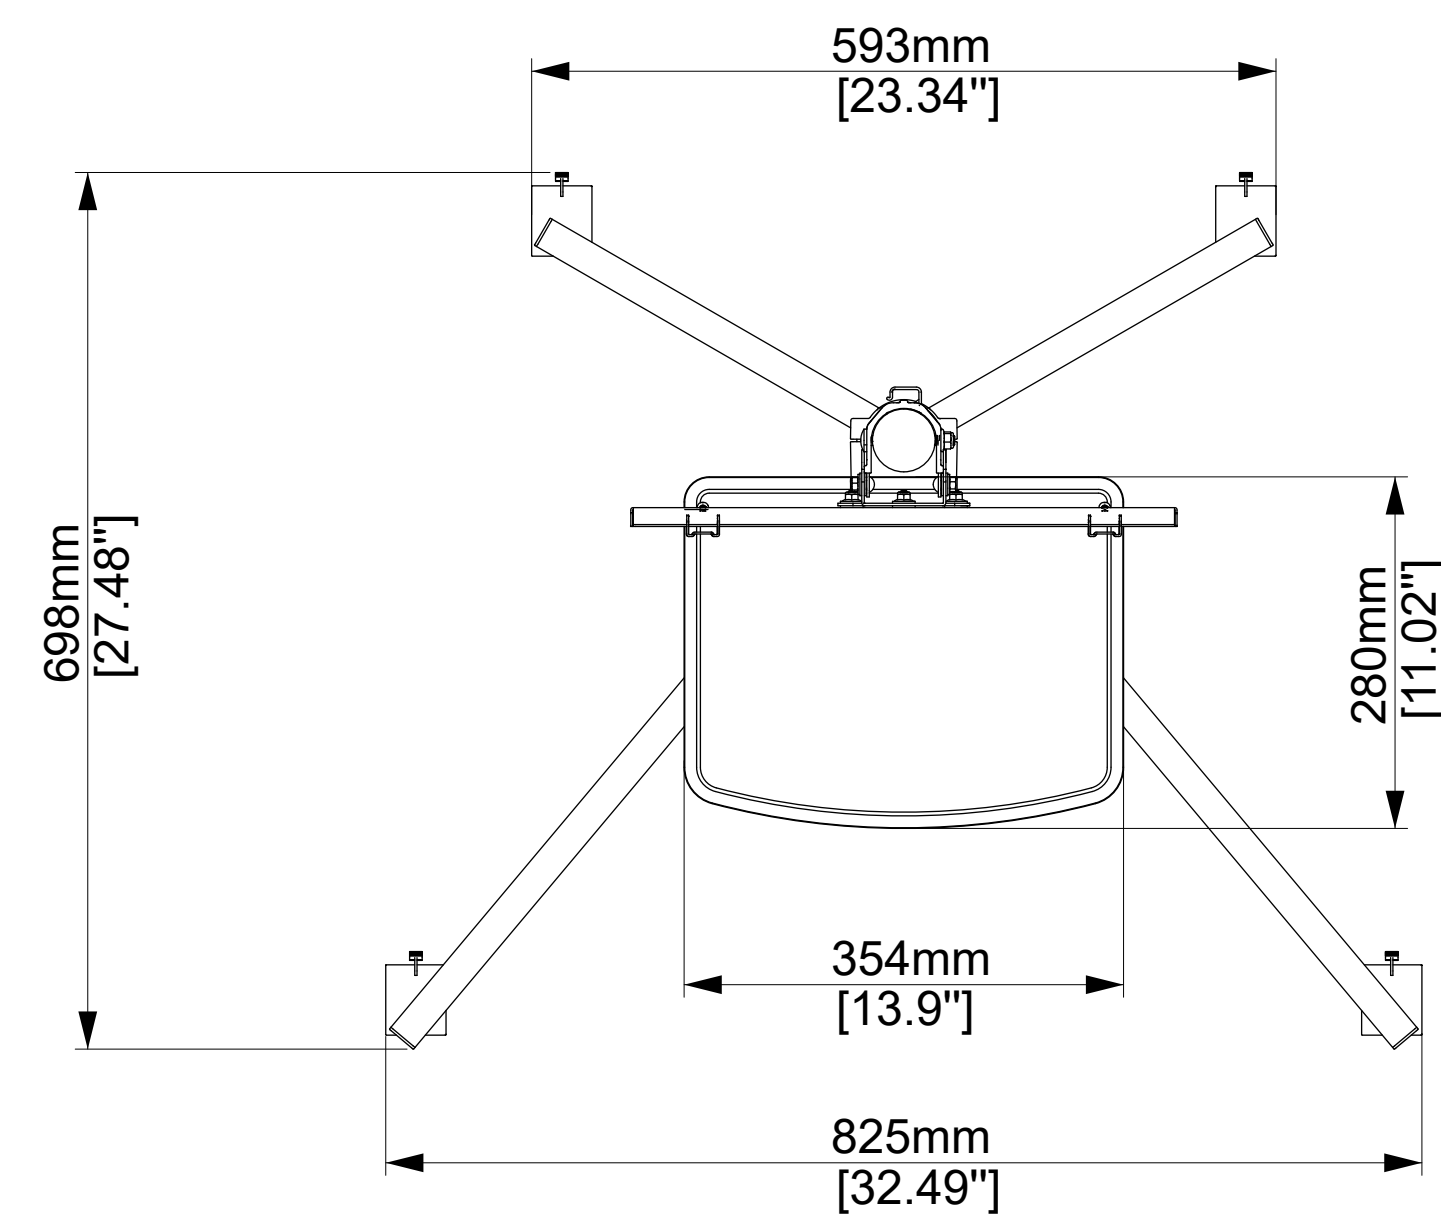

TV INTERFACE

ERGOAV™

BETCM1-01B TV CART

The information and designs contained in this document are confidential and the proprietary property of BESTERGO, Inc neither the design nor any information contained in this drawing may be reproduced, used, or disclosed to others without the express written permission of BESTERGO, Inc.

3-D View

FRONT VIEW

TOP VIEW

SIDE VIEW