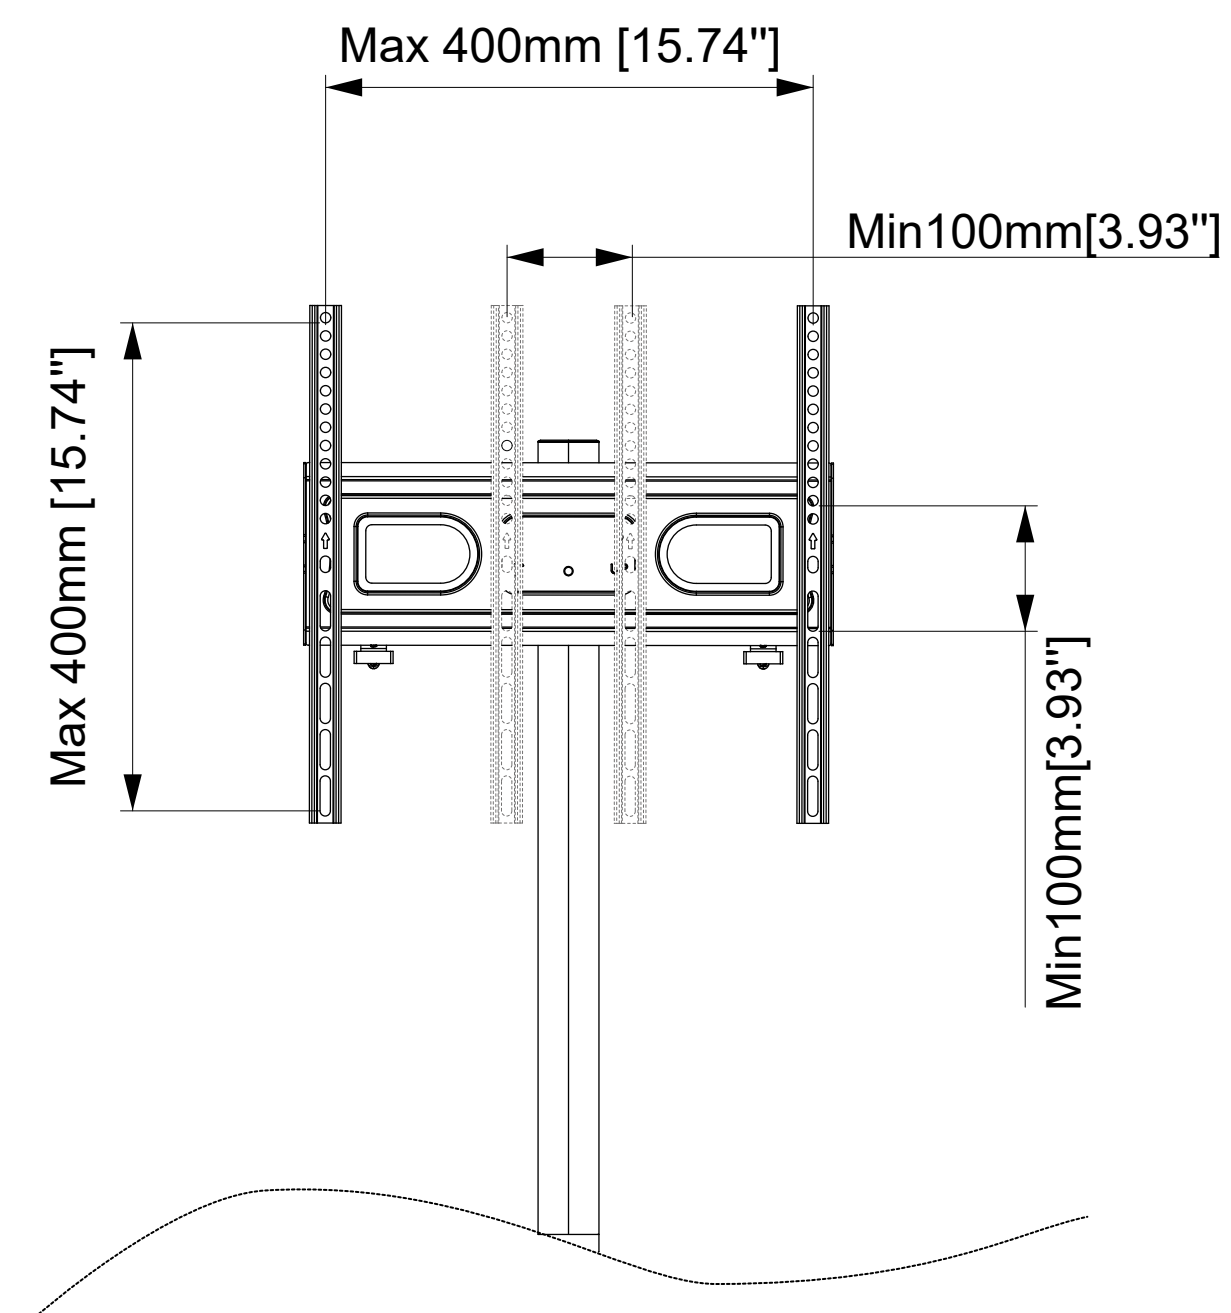

TV INTERFACE

ERGOAV™

BETCM1-01B TV CART

The information and designs contained in this document are confidential and the proprietary property of BESTERGO, Inc neither the design nor any information contained in this drawing may be reproduced, used, or disclosed to others without the express written permission of BESTERGO, Inc.

3-D View

FRONT VIEW

TOP VIEW

SIDE VIEW