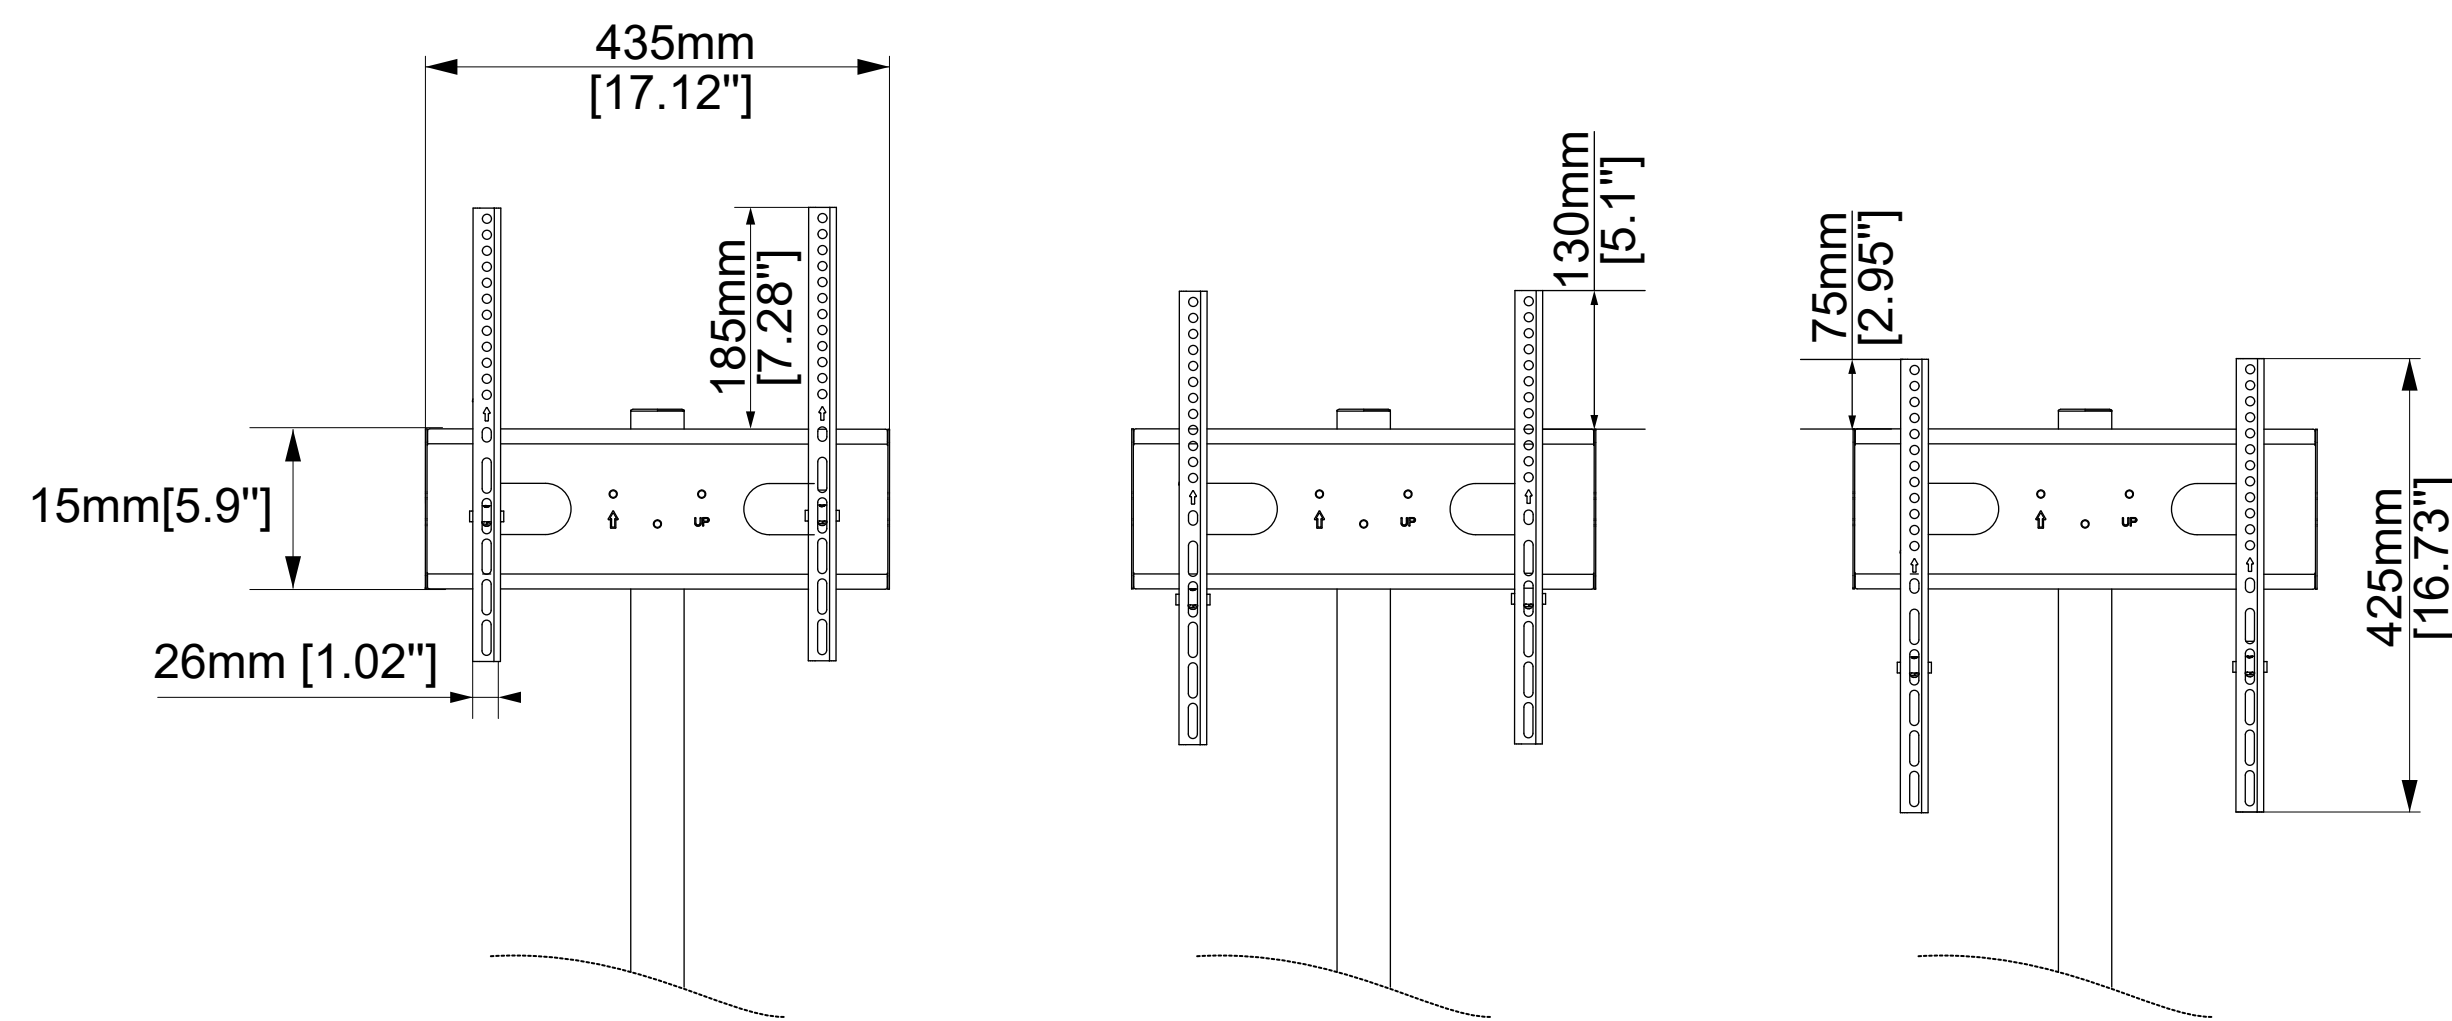

TV INTERFACE

ERGOAV™

BETCM1-01B TV CART

The information and designs contained in this document are confidential and the proprietary property of BESTERGO, Inc neither the design nor any information contained in this drawing may be reproduced, used, or disclosed to others without the express written permission of BESTERGO, Inc.

3-D View

FRONT VIEW

TOP VIEW

SIDE VIEW