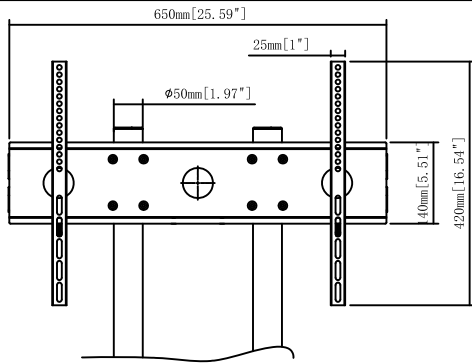

TV INTERFACE

BETCL1-01B
 TV CART

The information and designs contained in this document are confidential and the proprietary property of BESTERGO, Inc neither the design nor any information contained in this drawing may be reproduced, used, or disclosed to others without the express written permission of BESTERGO, Inc.

3-D View

FRONT VIEW

TOP VIEW

SIDE VIEW