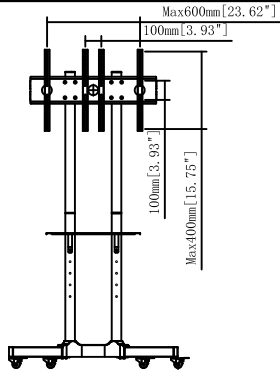

TV INTERFACE

BETCL1-01B
 TV CART

The information and designs contained in this document are confidential and the proprietary property of BESTERGO, Inc neither the design nor any information contained in this drawing may be reproduced, used, or disclosed to others without the express written permission of BESTERGO, Inc.

3-D View

FRONT VIEW

TOP VIEW

SIDE VIEW