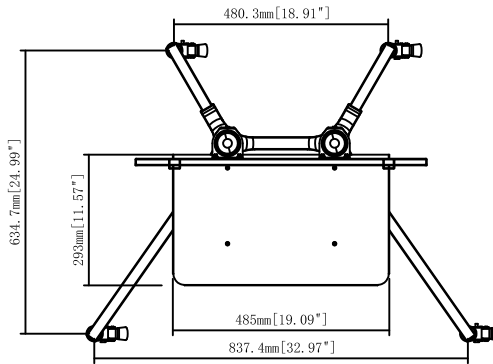

TV INTERFACE

BETCL1-01B
 TV CART

The information and designs contained in this document are confidential and the proprietary property of BESTERGO, Inc neither the design nor any information contained in this drawing may be reproduced, used, or disclosed to others without the express written permission of BESTERGO, Inc.

3-D View

FRONT VIEW

TOP VIEW

SIDE VIEW