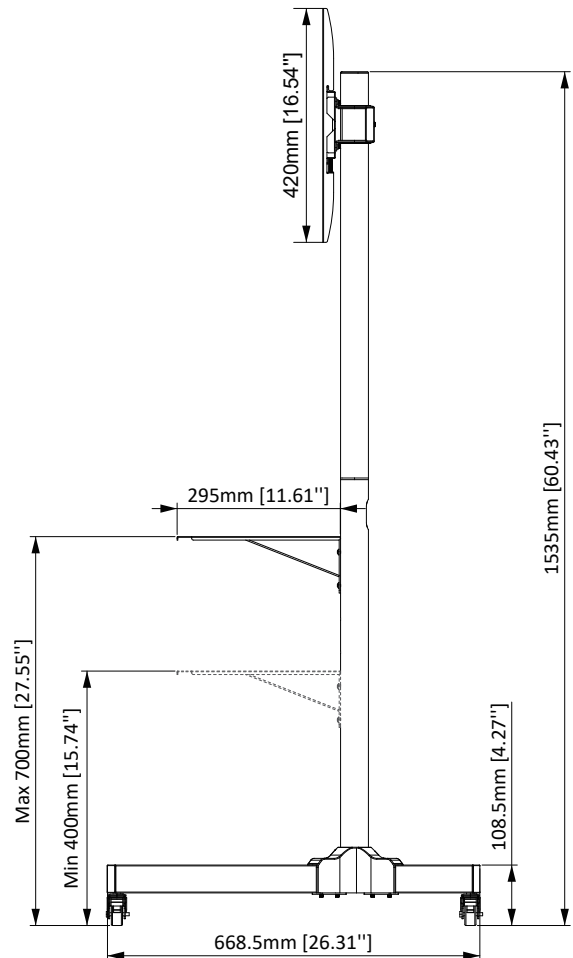

### TV Compatibility

<b>Model Number</b>	<b>BETCL1-01B</b>	<b>WARRANTY:</b>	<b>5-Year</b>
---------------------	-------------------	------------------	---------------

<b>Product Specifications</b>	<b>DIMENSIONS (W x H x D)</b>	<b>PRODUCT WEIGHT</b>	<b>LOAD CAPACITY</b>	<b>FINISH</b>	<b>AVAILABLE COLORS</b>
	34.33" x 60.43" x 26.31"	30.46 lbs.	132 lbs.	Powder Coating	Black
	872mm x 1535mm x 668.5mm	13.82 KG	59 KG		

<b>Package Specifications</b>	<b>PACKAGE SIZE (W x H x D)</b>	<b>PACKAGE WEIGHT</b>	<b>PACKAGE UPC CODE</b>	<b>PACKAGE CONTENTS</b>	<b>UNITS IN PACKAGE</b>
	30.9" x 5.2" x 13.18"	35.45 lbs.	810082200973	Product, Manual, Parts	1 Unit
	785mm x 132mm x 335mm	16.08 KG			

<b>Master Carton Specifications</b>	<b>PACKAGE SIZE (W x H x D)</b>	<b>PACKAGE WEIGHT</b>	<b>UNITS IN CARTON</b>		
	30.9" x 5.2" x 13.18"	35.45 lbs.			1 Unit
	785mm x 132mm x 335mm	16.08 KG			

### Product Dimensions

**FRONT VIEW**

**SIDE VIEW**