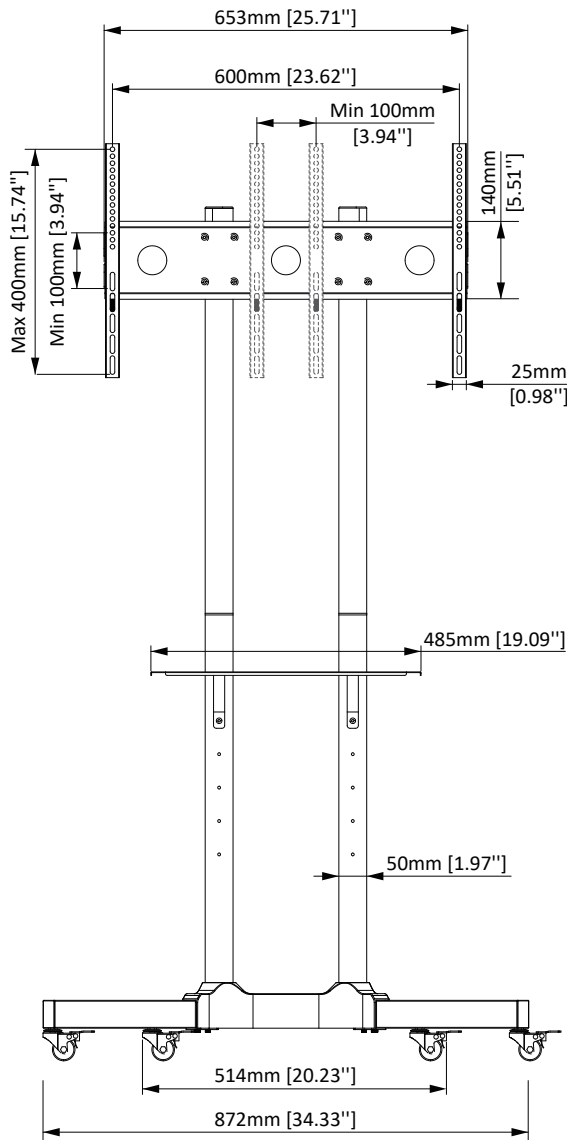

### TV Compatibility

<b>Model Number</b>	<b>BETCL1-01B</b>	<b>WARRANTY:</b>	<b>5-Year</b>
---------------------	-------------------	------------------	---------------

<b>Product Specifications</b>	<b>DIMENSIONS (W x H x D)</b>	<b>PRODUCT WEIGHT</b>	<b>LOAD CAPACITY</b>	<b>FINISH</b>	<b>AVAILABLE COLORS</b>
	34.33" x 60.43" x 26.31"	30.46 lbs.	132 lbs.	Powder Coating	Black
	872mm x 1535mm x 668.5mm	13.82 KG	59 KG		

<b>Package Specifications</b>	<b>PACKAGE SIZE (W x H x D)</b>	<b>PACKAGE WEIGHT</b>	<b>PACKAGE UPC CODE</b>	<b>PACKAGE CONTENTS</b>	<b>UNITS IN PACKAGE</b>
	30.9" x 5.2" x 13.18"	35.45 lbs.	810082200973	Product, Manual, Parts	1 Unit
	785mm x 132mm x 335mm	16.08 KG			

<b>Master Carton Specifications</b>	<b>PACKAGE SIZE (W x H x D)</b>	<b>PACKAGE WEIGHT</b>	<b>UNITS IN CARTON</b>		
	30.9" x 5.2" x 13.18"	35.45 lbs.			1 Unit
	785mm x 132mm x 335mm	16.08 KG			

### Product Dimensions

**FRONT VIEW**

**SIDE VIEW**