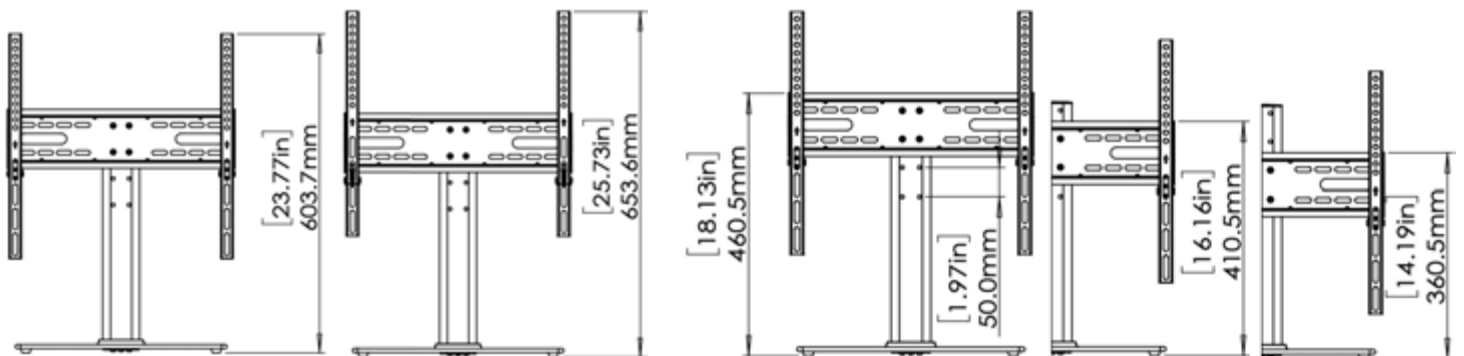

The ERTSM1-01B is a Tabletop TV Stand with safety straps for TV's 40" to 55" with an elegant design, including glass base that will match any décor.

The ERTSM1-01B is a great solution for customers who desire the safety of a wall mount but who prefer the simplicity of a Tabletop TV stand or who don't have the ability to wall mount their TV.

Features

- Included safety straps help prevent TV tip-overs
- 6 different height adjustments allow for optimum TV position and use with soundbars
- Oversized base provides a safe foundation

TV Compatibility

Product Dimensions

VESA Compatibility

Front View

Side View

TV Height Adjustment Range