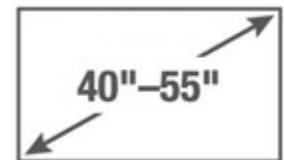

The ERTSM1-01B is a Tabletop TV Stand with safety straps for TV's 40" to 55" with an elegant design, including glass base that will match any décor.

The ERTSM1-01B is a great solution for customers who desire the safety of a wall mount but who prefer the simplicity of a Tabletop TV stand or who don't have the ability to wall mount their TV.

Product Dimensions

VESA Compatibility

Front View

Side View

TV Height Adjustment Range