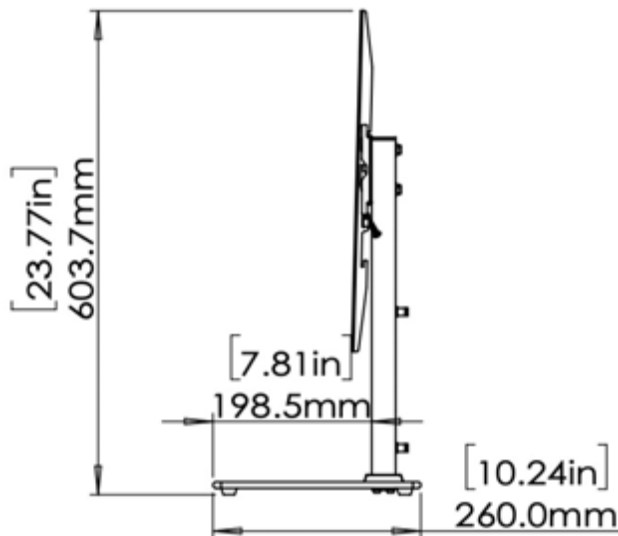

The ERTSM1-01B is a Tabletop TV Stand with safety straps for TV's 40" to 55" with an elegant design, including glass base that will match any décor.

The ERTSM1-01B is a great solution for customers who desire the safety of a wall mount but who prefer the simplicity of a Tabletop TV stand or who don't have the ability to wall mount their TV.

Product Dimensions

VESA Compatibility

Front View

Side View

TV Height Adjustment Range