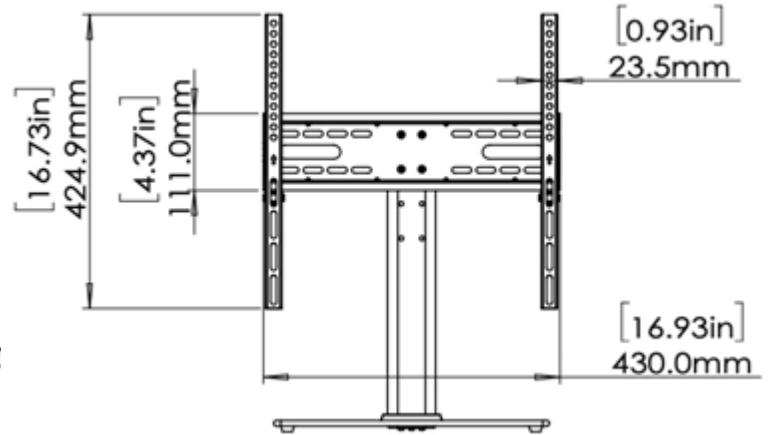

The ERTSM1-01B is a Tabletop TV Stand with safety straps for TV's 40" to 55" with an elegant design, including glass base that will match any décor.

The ERTSM1-01B is a great solution for customers who desire the safety of a wall mount but who prefer the simplicity of a Tabletop TV stand or who don't have the ability to wall mount their TV.

Features

- Included safety straps help prevent TV tip-overs
- 6 different height adjustments allow for optimum TV position and use with soundbars
- Oversized base provides a safe foundation

TV Compatibility

Product Dimensions

VESA Compatibility

Front View

Side View

TV Height Adjustment Range