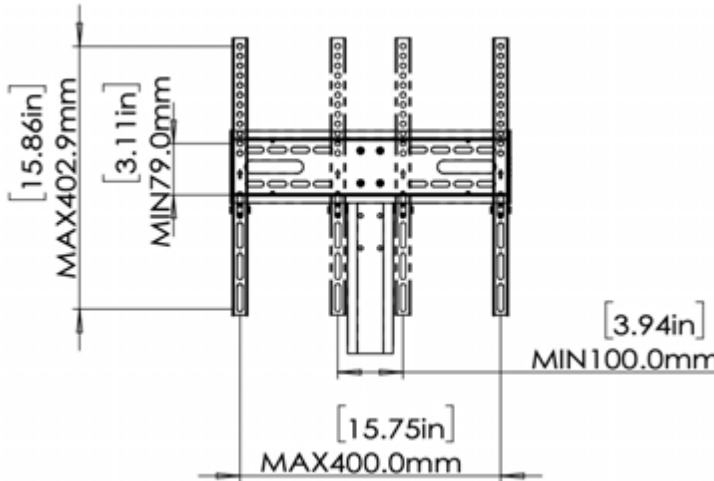

The ERTSM1-01B is a Tabletop TV Stand with safety straps for TV's 40" to 55" with an elegant design, including glass base that will match any décor.

The ERTSM1-01B is a great solution for customers who desire the safety of a wall mount but who prefer the simplicity of a Tabletop TV stand or who don't have the ability to wall mount their TV.

Features

- Included safety straps help prevent TV tip-overs
- 6 different height adjustments allow for optimum TV position and use with soundbars
- Oversized base provides a safe foundation

TV Compatibility

Product Dimensions

VESA Compatibility

Front View

Side View

TV Height Adjustment Range