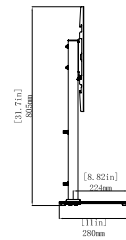

3-D View

FRONT VIEW

TOP VIEW

SIDE VIEW

Height Adjustments - TV Mounting Plate

Height Adjustments TV Brackets

TOP VIEW SWIVEL