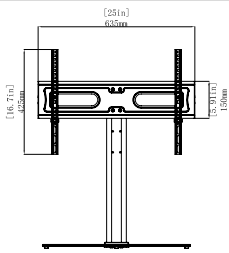

3-D View

FRONT VIEW

TOP VIEW

SIDE VIEW

Height Adjustments - TV Mounting Plate

Height Adjustments TV Brackets

TOP VIEW SWIVEL