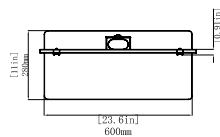

3-D View

FRONT VIEW

TOP VIEW

SIDE VIEW

Height Adjustments - TV Mounting Plate

Height Adjustments TV Brackets

TOP VIEW SWIVEL