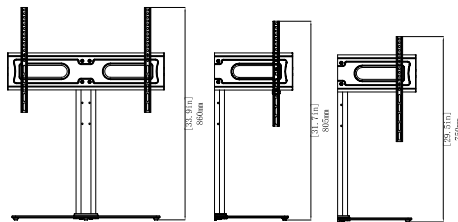

3-D View

FRONT VIEW

TOP VIEW

SIDE VIEW

Height Adjustments - TV Mounting Plate

Height Adjustments TV Brackets

TOP VIEW SWIVEL