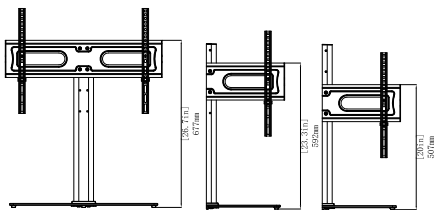

3-D View

FRONT VIEW

TOP VIEW

SIDE VIEW

Height Adjustments - TV Mounting Plate

Height Adjustments TV Brackets

TOP VIEW SWIVEL