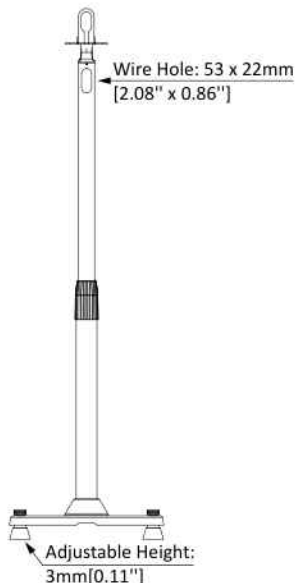

<b>Product Specifications</b>	DIMENSIONS (W x H x D)	PRODUCT WEIGHT	LOAD CAPACITY	FINISH	AVAILABLE COLORS
	13.2" x 43" x 13.2"	20 lbs.	15 lbs.	Powder Coating	Black
	336mm x 1093mm x 336mm	9.09 KG	6.8 KG		

<b>Package Specifications</b>	PACKAGE SIZE (W x H x D)	PACKAGE WEIGHT	PACKAGE UPC CODE	PACKAGE CONTENTS	UNITS IN PACKAGE
	27" x 6" x 16.5"	23.2 lbs.	810082200393	Product, Manual, Parts	1 Unit
690mm x 157mm x 420mm	10.55 KG				

<b>Master Carton Specifications</b>	PACKAGE SIZE (W x H x D)	PACKAGE WEIGHT	UNITS IN CARTON	
	27.5" x 13" x 16.8"	48.5 lbs.		
700mm x 335mm x 427mm	22.03 KG			

### Product Dimensions

**FRONT VIEW**

**TOP VIEW**

**BACK VIEW**

**SIDE VIEW**