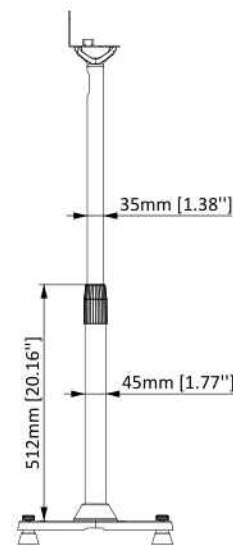

<b>Product Specifications</b>	DIMENSIONS (W x H x D)	PRODUCT WEIGHT	LOAD CAPACITY	FINISH	AVAILABLE COLORS
	13.2" x 43" x 13.2"	20 lbs.	15 lbs.	Powder Coating	Black
	336mm x 1093mm x 336mm	9.09 KG	6.8 KG		

<b>Package Specifications</b>	PACKAGE SIZE (W x H x D)	PACKAGE WEIGHT	PACKAGE UPC CODE	PACKAGE CONTENTS	UNITS IN PACKAGE
	27" x 6" x 16.5"	23.2 lbs.	810082200393	Product, Manual, Parts	1 Unit
690mm x 157mm x 420mm	10.55 KG				

<b>Master Carton Specifications</b>	PACKAGE SIZE (W x H x D)	PACKAGE WEIGHT	UNITS IN CARTON	
	27.5" x 13" x 16.8"	48.5 lbs.		
700mm x 335mm x 427mm	22.03 KG			

### Product Dimensions

**FRONT VIEW**

**TOP VIEW**

**BACK VIEW**

**SIDE VIEW**