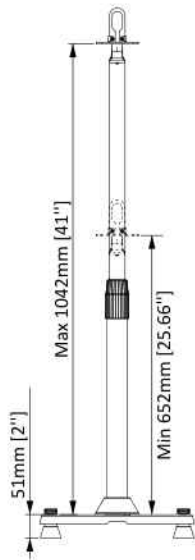

### Features

- Designed to be compatible with the Sonos® Play: 1® and Play: 5® speakers.
- Height adjustable - raise or lower the speaker stand to your ear level to optimize the listening experience.
- Adjustable feet or spikes level stand on uneven floors and improve acoustics.
- Cable management - cables run through pillar and underneath base to create a clean look.
- Solid Foundation - steel pillar and base provide a strong and stylish foundation for your speaker.

<b>Product Specifications</b>	DIMENSIONS (W x H x D)	PRODUCT WEIGHT	LOAD CAPACITY	FINISH	AVAILABLE COLORS
	13.2" x 43" x 13.2"	20 lbs.	15 lbs.	Powder Coating	Black
	336mm x 1093mm x 336mm	9.09 KG	6.8 KG		

<b>Package Specifications</b>	PACKAGE SIZE (W x H x D)	PACKAGE WEIGHT	PACKAGE UPC CODE	PACKAGE CONTENTS	UNITS IN PACKAGE
	27" x 6" x 16.5"	23.2 lbs.	810082200393	Product, Manual, Parts	1 Unit
690mm x 157mm x 420mm	10.55 KG				

### Product Dimensions

**FRONT VIEW**

**TOP VIEW**

**BACK VIEW**

**SIDE VIEW**