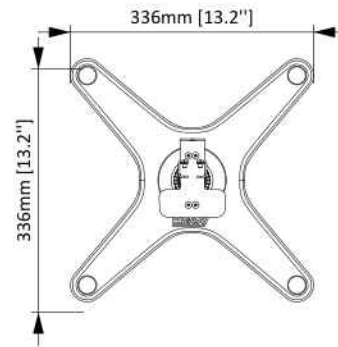

<b>Product Specifications</b>	DIMENSIONS (W x H x D)	PRODUCT WEIGHT	LOAD CAPACITY	FINISH	AVAILABLE COLORS
	13.2" x 43" x 13.2"	20 lbs.	15 lbs.	Powder Coating	Black
	336mm x 1093mm x 336mm	9.09 KG	6.8 KG		

<b>Package Specifications</b>	PACKAGE SIZE (W x H x D)	PACKAGE WEIGHT	PACKAGE UPC CODE	PACKAGE CONTENTS	UNITS IN PACKAGE
	27" x 6" x 16.5"	23.2 lbs.	810082200393	Product, Manual, Parts	1 Unit
690mm x 157mm x 420mm	10.55 KG				

<b>Master Carton Specifications</b>	PACKAGE SIZE (W x H x D)	PACKAGE WEIGHT	UNITS IN CARTON	
	27.5" x 13" x 16.8"	48.5 lbs.		
700mm x 335mm x 427mm	22.03 KG			

### Product Dimensions

**FRONT VIEW**

**TOP VIEW**

**BACK VIEW**

**SIDE VIEW**