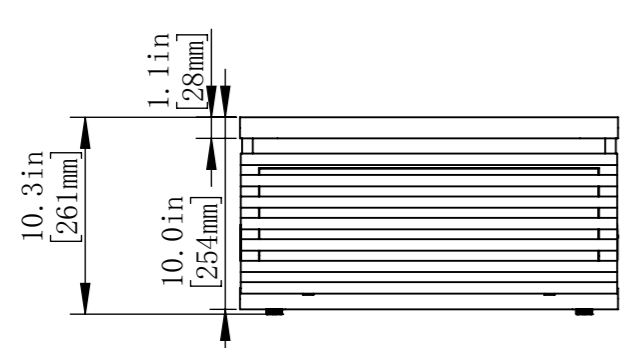

Oversize:
19.7"x19.7"x10.3"

Raw Material: MDF

(Inner dimensions: 18.3"x17.5"x5.8")

- SYMBOLS
- REVISION CHANGE
- INSPECTION ITEM
- ITEM NUMBER
- REFERENCE DIM