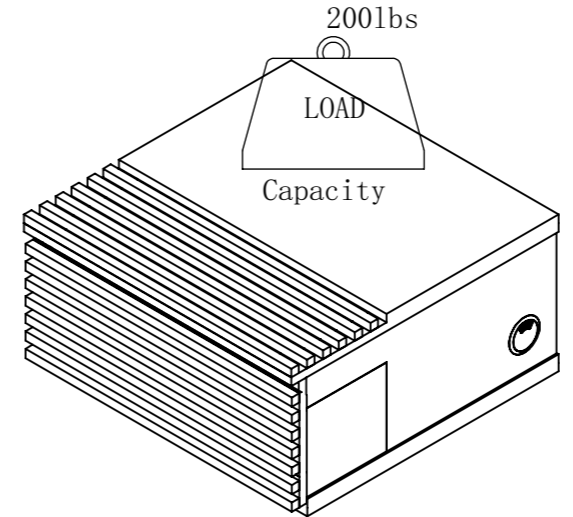

Oversize:
19.7"x19.7"x10.3"

Raw Material: MDF

(Inner dimensions: 18.3"x17.5"x5.8")

- SYMBOLS
- REVISION CHANGE
- INSPECTION ITEM
- ITEM NUMBER
- REFERENCE DIM