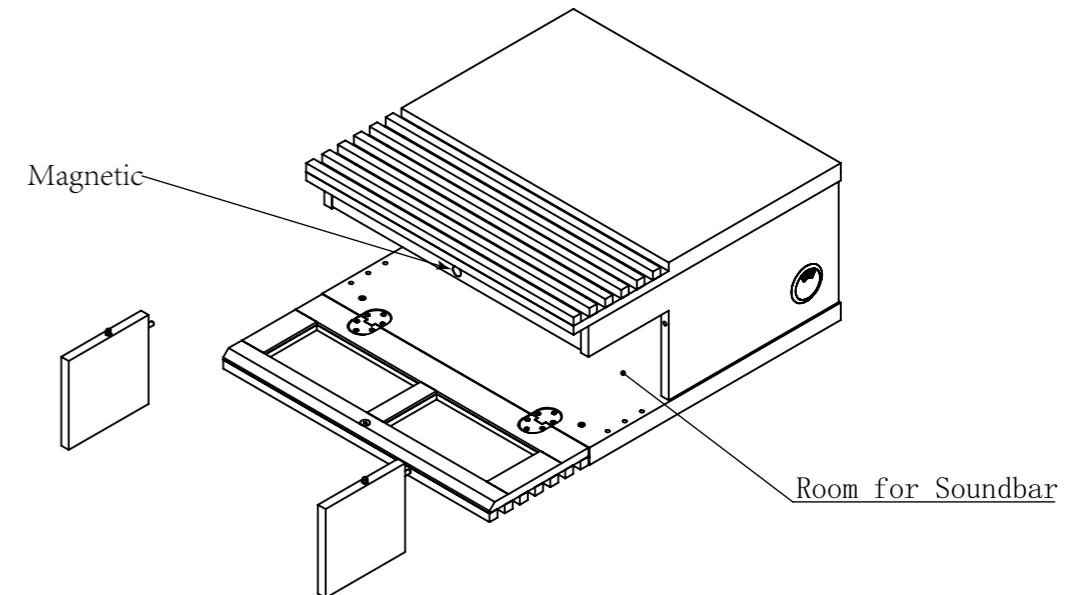

Oversize:
19.7"x19.7"x10.3"

Raw Material: MDF

(Inner dimensions: 18.3"x17.5"x5.8")

- SYMBOLS
- REVISION CHANGE
- INSPECTION ITEM
- ITEM NUMBER
- REFERENCE DIM