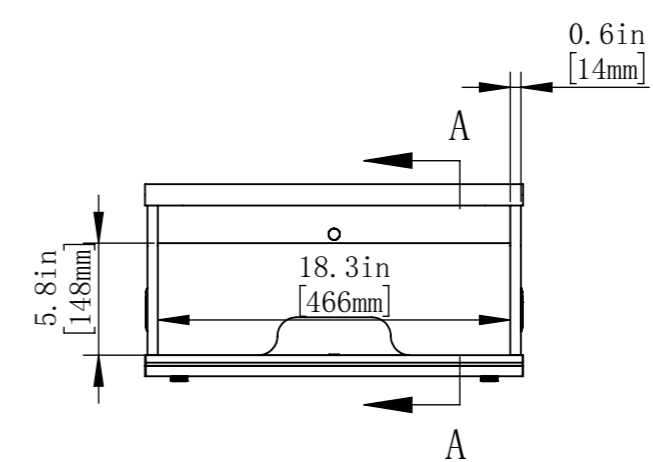

Oversize:
19.7"x19.7"x10.3"

Raw Material: MDF

(Inner dimensions: 18.3"x17.5"x5.8")

- SYMBOLS
- REVISION CHANGE
- INSPECTION ITEM
- ITEM NUMBER
- REFERENCE DIM