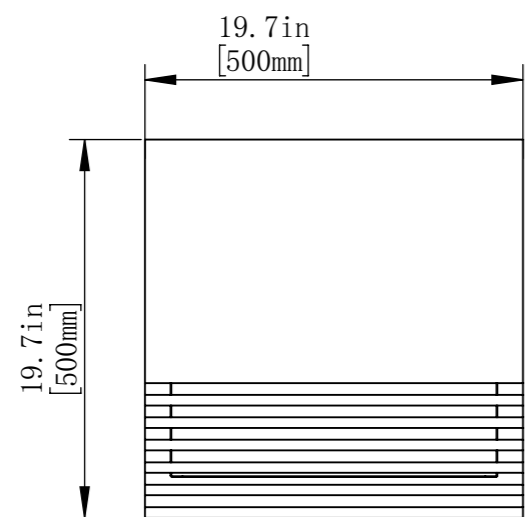

Oversize:
19.7"x19.7"x10.3"

Raw Material: MDF

(Inner dimensions: 18.3"x17.5"x5.8")

- SYMBOLS
- REVISION CHANGE
- INSPECTION ITEM
- ITEM NUMBER
- REFERENCE DIM