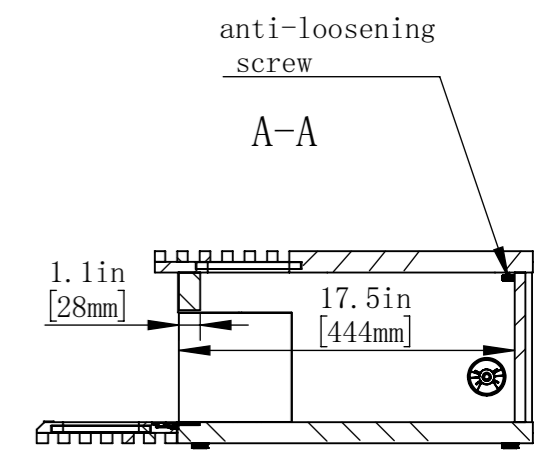

Oversize:
19.7"x19.7"x10.3"

Raw Material: MDF

(Inner dimensions: 18.3"x17.5"x5.8")

- SYMBOLS
- REVISION CHANGE
- INSPECTION ITEM
- ITEM NUMBER
- REFERENCE DIM