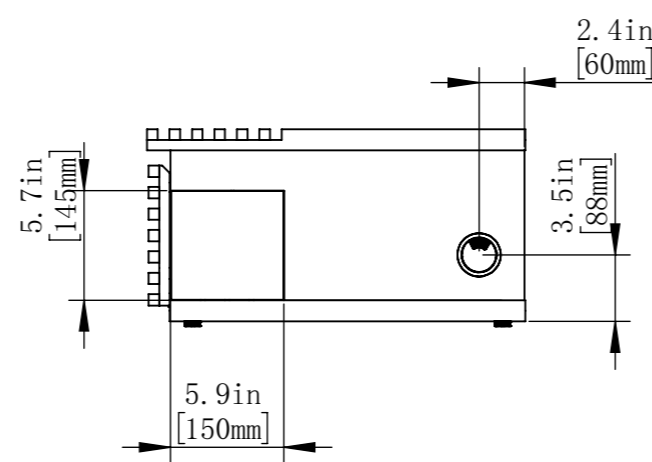

Oversize:
19.7"x19.7"x10.3"

Raw Material: MDF

(Inner dimensions: 18.3"x17.5"x5.8")

- SYMBOLS
- REVISION CHANGE
- INSPECTION ITEM
- ITEM NUMBER
- REFERENCE DIM