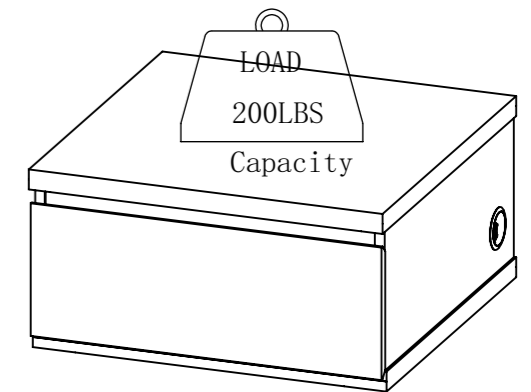

Oversize:
19.7"x19.7"x10.3"

A

B

C

D

Raw Material: MDF

SYMBOLS
REVISION CHANGE

INSPECTION ITEM