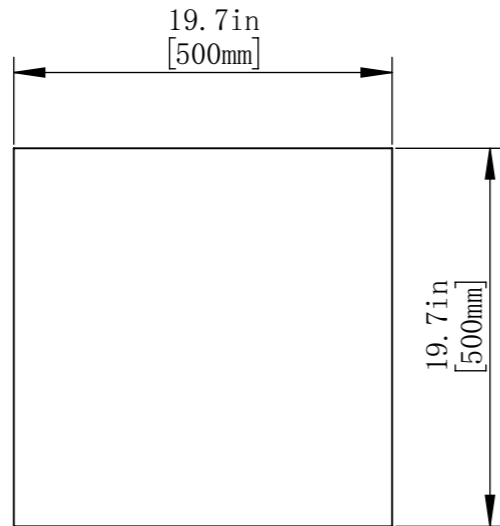

Oversize:
19.7"x19.7"x10.3"

A

B

C

D

Raw Material: MDF

SYMBOLS
REVISION CHANGE

INSPECTION ITEM