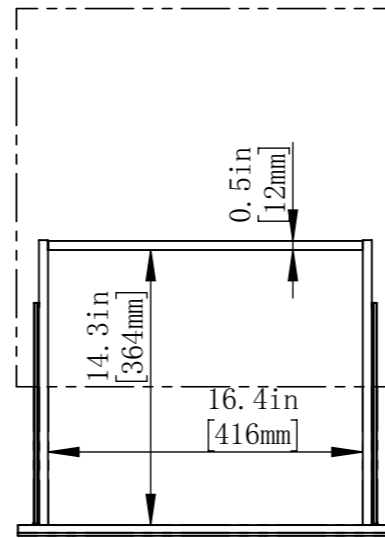

Oversize:
19.7"x19.7"x10.3"

A

B

C

D

Raw Material: MDF

SYMBOLS
REVISION CHANGE

INSPECTION ITEM