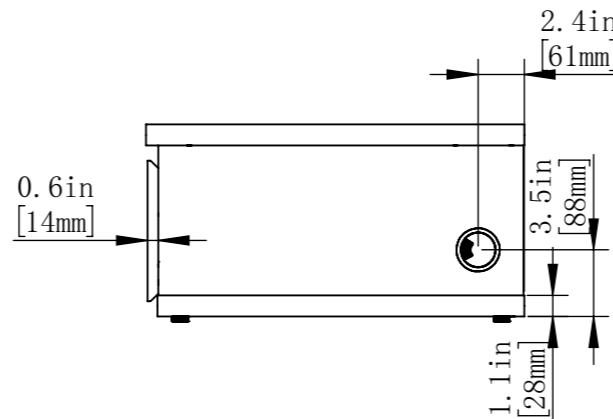

Oversize:
19.7"x19.7"x10.3"

A

B

C

D

Raw Material: MDF

SYMBOLS
REVISION CHANGE

INSPECTION ITEM