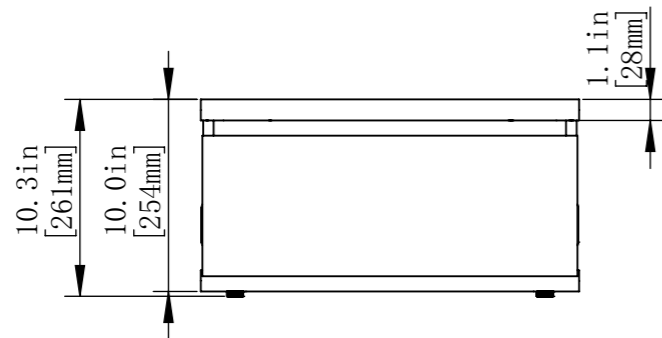

Oversize:
19.7"x19.7"x10.3"

A

B

C

D

Raw Material: MDF

SYMBOLS
REVISION CHANGE

INSPECTION ITEM