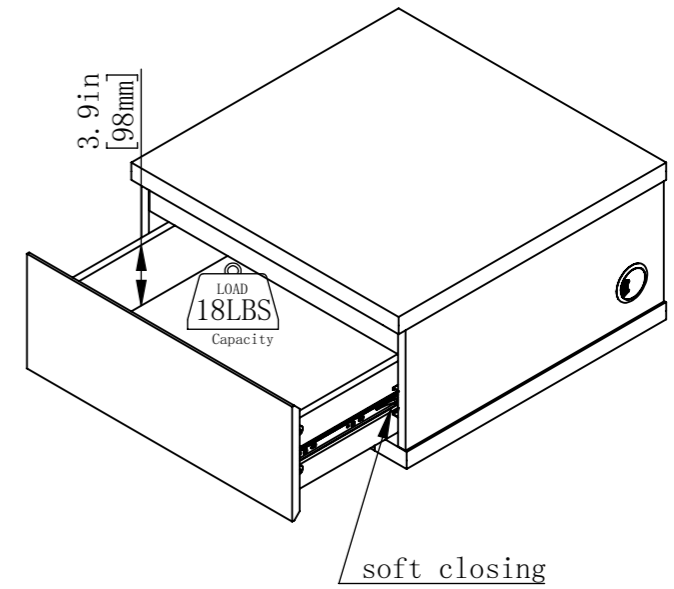

Oversize:
19.7"x19.7"x10.3"

A

B

C

D

Raw Material: MDF

SYMBOLS
REVISION CHANGE

INSPECTION ITEM

ITEM NUMBER

REFERENCE DIM

THE CONTAINED IS THE CONFIDENTIAL AND PROPERTY OF ErgoAV. ANY REPRODUCTION OR DISCLOSED WITHOUT THE WRITTEN PERMISSION OF ErgoAV IS PROHIBITED.

Date:
2025. 12. 23
Ver: 00

Model:
ERFM3-01